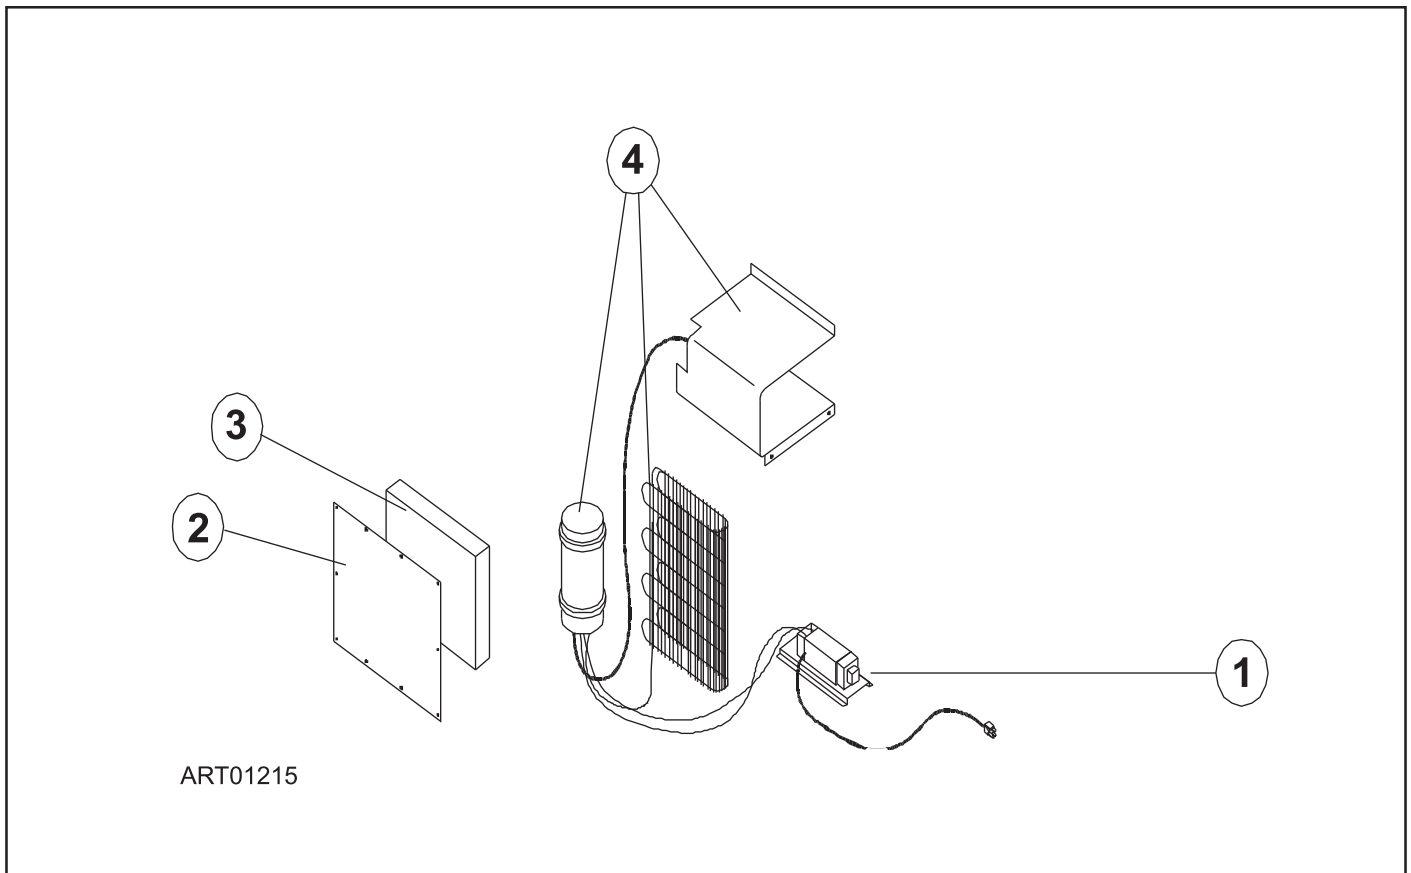

CABINET ASSEMBLY - REAR VIEW - COOLING UNIT AREA - DE56/EV56 SERIES

NO.	PART #	DESCRIPTION	DE560	DE561	DE561F DE561FT	EV560	EV561
1	61691122	POWER SUPPLY (USE 16011552009)	X	X	X		
	16011552009	KIT-POWER SUPPLY-DE56	X	X	X		
	61700822	POWER SUPPLY (USE 16011501009)				X	X
	16011501009	KIT-POWER SUPPLY/EV56				X	X
	163009100	OSCILLATOR ONLY-DE561 (USE 16011552009 POWER SUPPLY KIT)	X	X	X		
	163009110	OSCILLATOR ONLY (USE 16011501009 POWER SUPPLY KIT)				X	X
	196014200	TRANSFORMER ASSY (USE 16011552009 POWER SUPPLY KIT)	X	X	X		
	196014230	TRANSFORMER ASSY (USE 16011501009 POWER SUPPLY KIT)				X	X
NS	16092850009	FAN KIT ASSY (NOT SHOWN)		X	X		X
2	61691522	PANEL COVER-UPPER BACK	X	X	X	X	X
3	61691938	FOAM PLUG ASSY	X	X	X	X	X
4	617843	COOLING UNIT	X	X	F		
	620075	COOLING UNIT-DE561FT			FT		
	617844	COOLING UNIT				X	X
NS	605503202	THERMISTER-EVAPORATOR (NOT SHOWN)	X	X	X	X	X
NS	605503310	THERMISTER-WIRE CONDENSER (NOT SHOWN)	X	X	X	X	X
NS	190228620	CORD ASSY-COMPRESSOR (NOT SHOWN)	X	X	X	X	X
NS	191224800	CORD ASSY-EXTENSIONEVAPORATOR THERMISTER (NOT SHOWN)	X	X	X	X	X
NS	192116605	CORD WITH TERMINAL-GROUND CORD (NOT SHOWN)	X	X	X	X	X

PART IS NO LONGER AVAILABLE