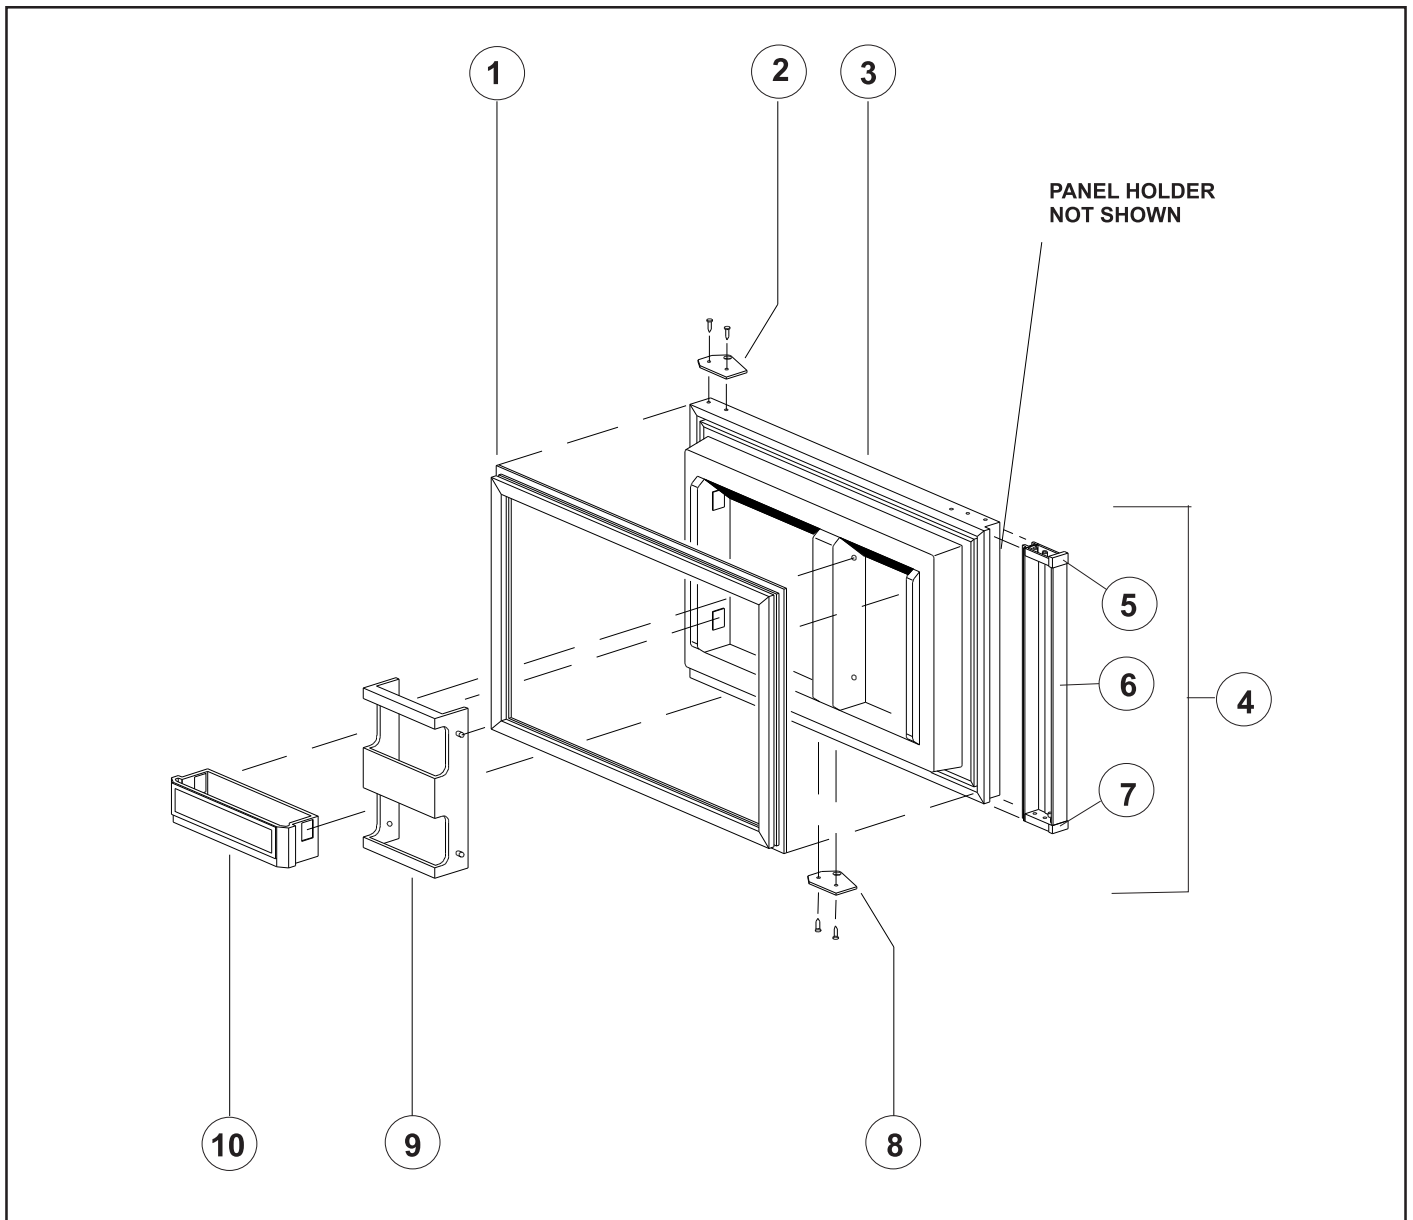

DOOR - UPPER (FREEZER) - DE56/EV56 SERIES

NO.	PART #	DESCRIPTION	DE560	DE561	DE561F DE561FT	EV560	EV561
1	61567830	DOOR GASKET-UPPER/GRAY	X	X	X	X	X
2	61631330	HINGE PLATE-BLACK/RH TOP/LH BOTTOM/PLASTIC	X	X	X	X	X
3	61689938	DOOR LINER ASSY-FOAMED/UPPER/BLACK/WHITE	X	X	X	X	X
NS	61592930	PANEL HOLDER-BLACK/UPPER DOOR (NOT SHOWN)	X	X	X	X	X
4	61743638	DOOR HANDLE ASSY-UPPER/BLACK	X	X	X	X	X
5	61593830	END CAP-BLACK/STOP CATCH	X	X	X	X	X
6	61743622	DOOR HANDLE WITH DECAL-UPPER	X	X	X	X	X
7	61593730	END CAP-BLACK/SPRING CATCH	X	X	X	X	X
NS	61558822	SPRING-DOOR HANDLE (NOT SHOWN)	X	X	X	X	X
8	61631430	HINGE PLATE-BLACK/LH TOP/RH BOTTOM/PLASTIC	X	X	X	X	X
9	61580525	JUICE RACK-WHITE	X	X	X	X	X
10	61564025	BIN-DOOR SHELF/WHITE	X	X	X	X	X