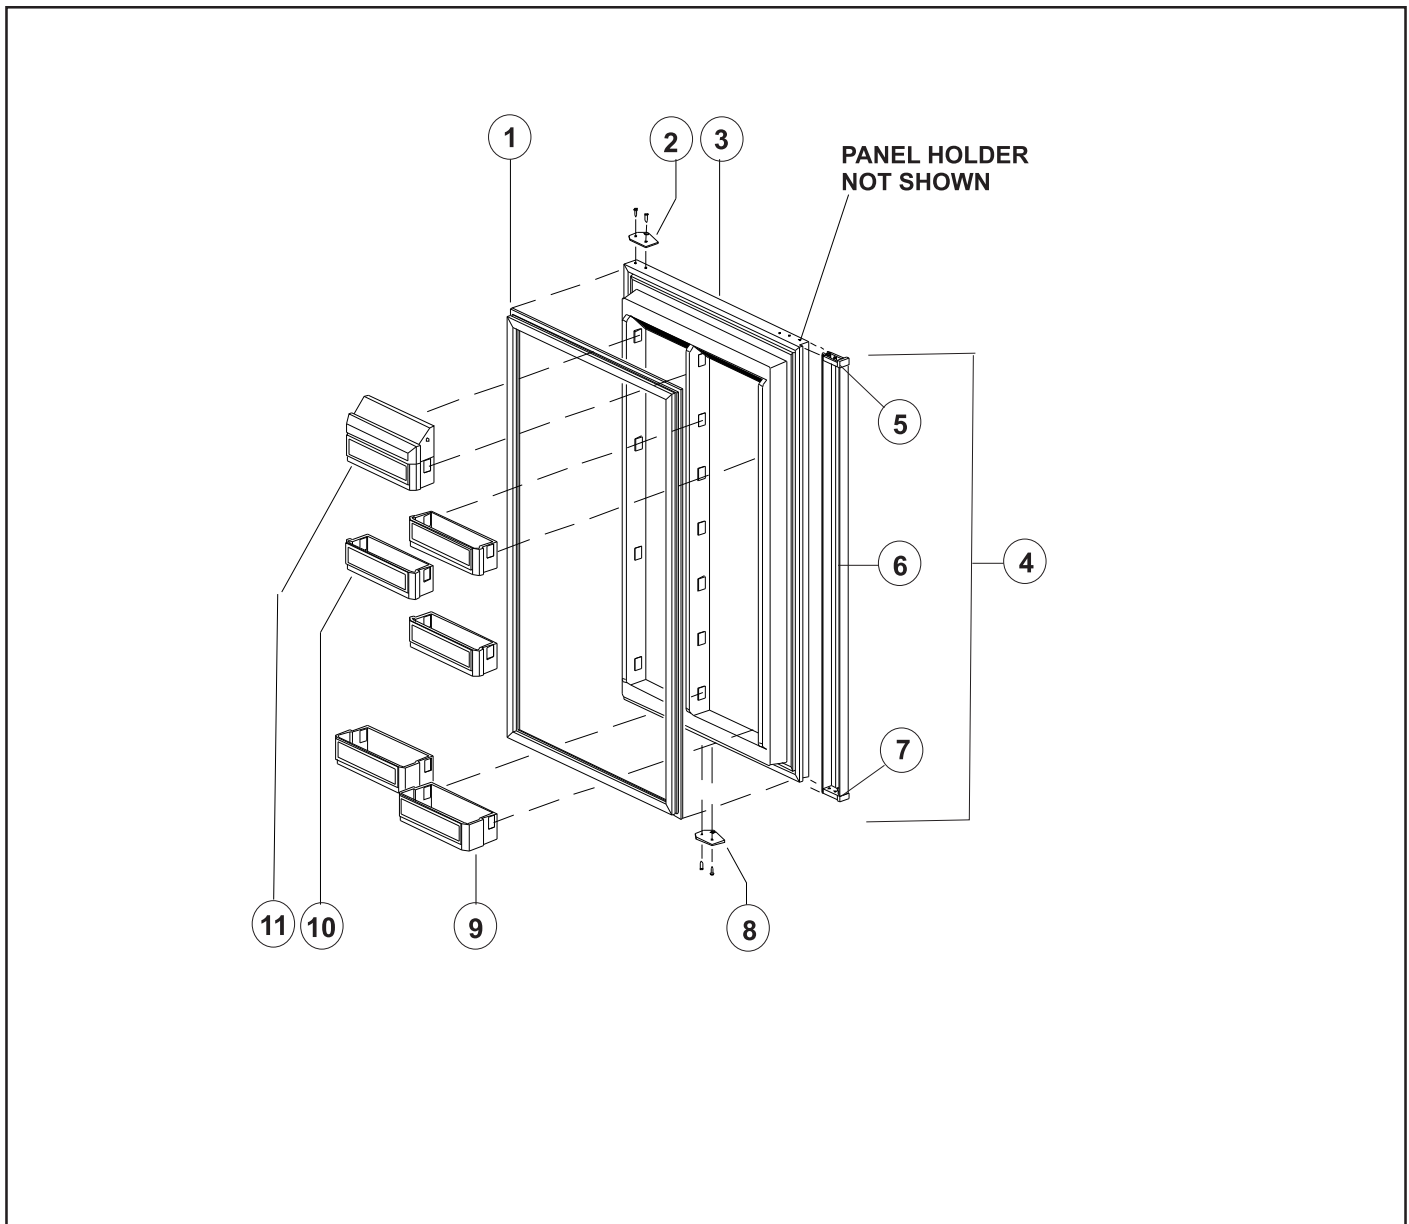

# DOOR - LOWER (FRESH FOOD) - DE56/EV56 SERIES

NO.	PART #	DESCRIPTION	DE560	DE561	DE561F DE561FT	EV560	EV561
1	61567930	DOOR GASKET-LOWER/GRAY	X	X	X	X	X
2	61631330	HINGE PLATE-BLACK/RH TOP/LH BOTTOM/PLASTIC	X	X	X	X	X
3	61690038	DOOR LINER ASSY-FOAMED/LOWER	X	X	X	X	X
NS	61593030	PANEL HOLDER-BLACK/LOWER DOOR (NOT SHOWN)	X	X	X	X	X
4	61743738	DOOR HANDLE ASSY-LOWER/BLACK	X	X	X	X	X
5	61593830	END CAP-BLACK/STOP CATCH	X	X	X	X	X
6	61743722	DOOR HANDLE WITH DECAL-LOWER	X	X	X	X	X
7	61593730	END CAP-BLACK/SPRING CATCH	X	X	X	X	X
NS	61558822	SPRING-DOOR HANDLE (NOT SHOWN)	X	X	X	X	X
8	61631430	HINGE PLATE-BLACK/LH TOP/RH BOTTOM/PLASTIC	X	X	X	X	X
9	61579425	BIN-MILK/WHITE (2 PER DOOR)	2	2	2	2	2
10	61564025	BIN-DOOR SHELF/WHITE (5 PER DOOR)	5	5	5	5	5
11	617760	DAIRY KEEPER-WHITE/BLUE TRIM	X			X	