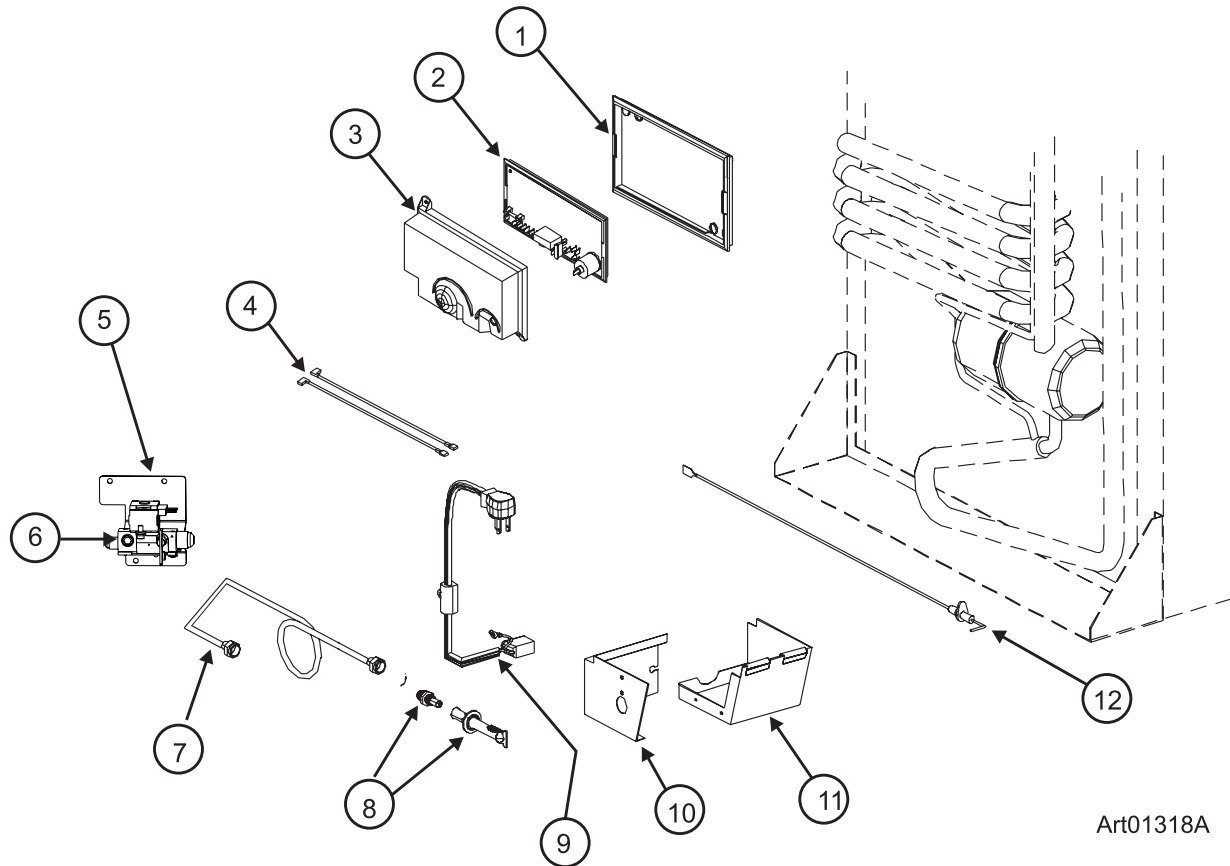

CABINET - REAR VIEW CONTROLS (02/14/1999 & AFTER) - 1200 SERIES (G/E)

NOTE: FOR MODELS WITH A SEPARATE MANUAL SHUT OFF VALVE (SERIAL # 657909 & ABOVE).

Art01318A

NO.	PART #	DESCRIPTION	1200LR SERIES	1201LR SERIES
1	618186	BASE-POWER BOARD (SERIAL # 8981138 & BELOW)	X	X
	628674	BASE-POWER BOARD (SERIAL # 8981139 & ABOVE)	X	X
2	628661	POWER BOARD (SERIAL # 8981138 & ABOVE)	X	X
	621271001	KIT-POWER BOARD ** (SERIAL # 0832171 TO 8981138)	SEE NOTE	SEE NOTE
	624869	KIT-CONTROL ASSY/POWER BOARD/GRAY (SERIAL # 0657909 TO 832170)	SEE NOTE	SEE NOTE
3	618185	COVER-POWER BOARD (SERIAL # 8981138 & BELOW)	X	X
	628677	COVER-POWER BOARD (SERIAL # 8981139 & ABOVE)	X	X
4	621448	WIRE-WHITE/9"/GAS VALVE (2 PER ASSEMBLY)	X	X
5	624681	BRACKET-GAS VALVE (9186770 & BELOW)	X	X
	628993	BRACKET-GAS VALVE (9186771 & ABOVE)	X	X
6	621334	KIT-GAS VALVE/BRACKET/WIRES (9186770 & BELOW)	X	X
	628741	GAS VALVE (9186771 & ABOVE)	X	X
7	624683	BURNER TUBE-1200 SERIES	X	X
8	629013	KIT-BURNER ORIFICE ADAPTER ASSY (ORIFICE REPLACEMENT)	X	X
9	61554422	CORD-AC POWER (SERIAL # 887329 & ABOVE FOR 1200LRIM)	X	
	618406	CORD-AC POWER/IM (SERIAL # 657909 TO 887328 FOR 1200LRIM)	X	X
	621755	CORD-POWER/ICE MAKER/WHITE (SERIAL # 887329 & ABOVE FOR 1200LRIM)	X	
10	618910	COVER ASSY-BURNER BOX	X	X
11	618902	BASE-BURNER BOX (SERIAL # 16240755 & BELOW)	X	X
	61695322	BASE-BURNER BOX (SERIAL # 16240756 & ABOVE)	X	X
12	61692222	ELECTRODE-SPARK/SENSE/SINGLE ELECTRODE/0.25"	X	X

NOTE: IF THE CONTROL ASSY-OPTICAL HAS BEEN REPLACED WITH A KIT-CONTROL ADAPTOR, THE POWER BOARD MUST BE REPLACED WITH A NEW KIT-CONTROL ADAPTER.