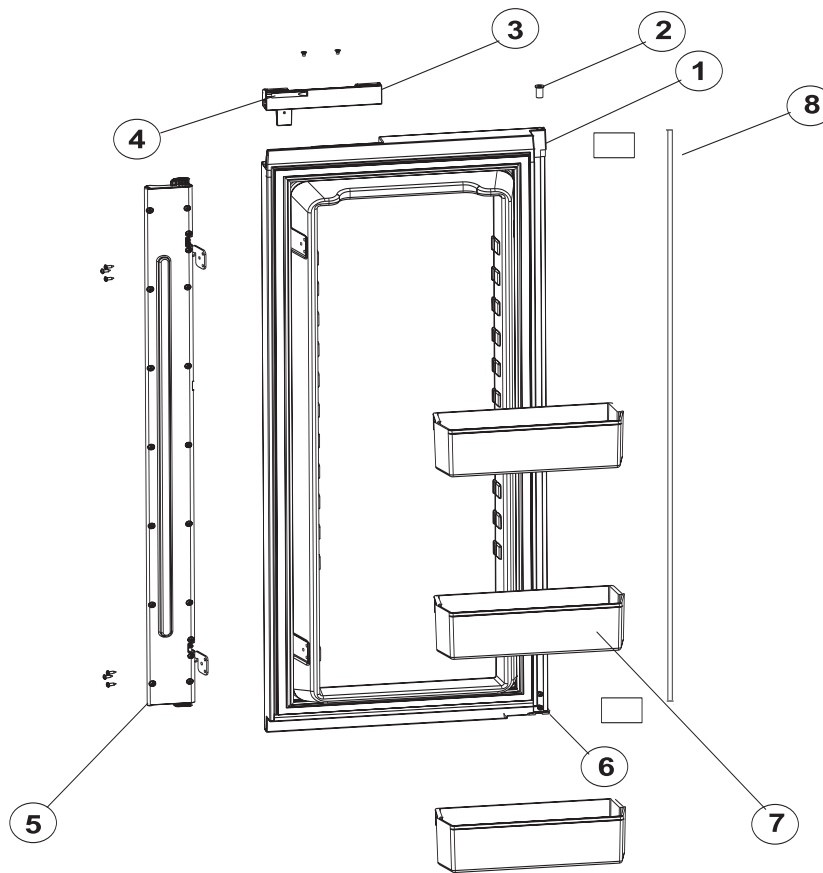

DOOR ASSEMBLY - LOWER LH - 1200 SERIES (PANEL DOORS)

ART01173

NO.	PART #	DESCRIPTION	1200AC SERIES	1200LR SERIES	1201LR SERIES
1	627598	DOOR LINER ASSY-BLACK GASKET/NO FLAPPER (SERIAL # 1291391 & ABOVE)	X	X	X
	627978	DOOR LINER ASSY-BLACK GASKET/WITH FLAPPER (SERIAL # 1291391 & ABOVE)	X	X	X
	627599	DOOR LINER ASSY-BLACK GASKET/NO FLAPPER/DISPENSER MODELS	X	X	
	627979	DOOR LINER ASSY-BLACK GASKET/WITH FLAPPER/DISPENSER MODELS	X	X	
	627965	DOOR LINER ASSY-WHITE GASKET/NO FLAPPER (SERIAL # 540295 TO 1291390)		X	X
	627980	DOOR LINER ASSY-WHITE GASKET/WITH FLAPPER (SERIAL # 540295 TO 1291390)		X	X
	627966	DOOR LINER ASSY-GRAY GASKET/NO FLAPPER (SERIAL # 300000 TO 540294)		X	
	627981	DOOR LINER ASSY-GRAY GASKET/WITH FLAPPER (SERIAL # 300000 TO 540294)		X	
2	618746	HINGE BUSHING-MIDDLE	X	X	X
3	622315	DOOR HANDLE ASSY (SERIAL # 8254600 & ABOVE)	X	X	
	619574	DOOR HANDLE ASSY (SERIAL # 300000 TO 8254599)	X	X	
	621106	DOOR HANDLE ASSY (SERIAL # 300000 & ABOVE)			X
4	619374	STORAGE LATCH-DOOR/BLACK/POINTED (SERIAL # 300000 TO 8254600)	X	X	X
5	623887	FLAPPER ASSY-DOUBLE POLE/BLACK (SERIAL # 1291391 & ABOVE)	X	X	X
	619845	FLAPPER ASSY-DOUBLE POLE/WHITE (SERIAL # 540295 TO 1291390)(USE 623887)		X	X
	618787	FLAPPER ASSY-SINGLE POLE/WHITE (SERIAL # 300000 TO 540294)		X	
NS	622855	KIT-FLAPPER WIRE REPAIR	X	X	X
6	618792	HINGE-DOOR/UPPER/WITHOUT PIN (SERIAL # 300000 TO 8254600)	X	X	X
	627288	HINGE-DOOR/LOWER/WITH PIN (SERIAL # 8254600 & ABOVE)	X	X	X
7	622831	BIN-DOOR SHELF (3 PER DOOR)	X	X	X
8	623167	PANEL RETAINER-LOWER (1 PER DOOR)	X	X	X
NS	625129	KIT-DOOR SAG REPAIR (LOWER DOORS)	X	X	X

NS = NOT SHOWN