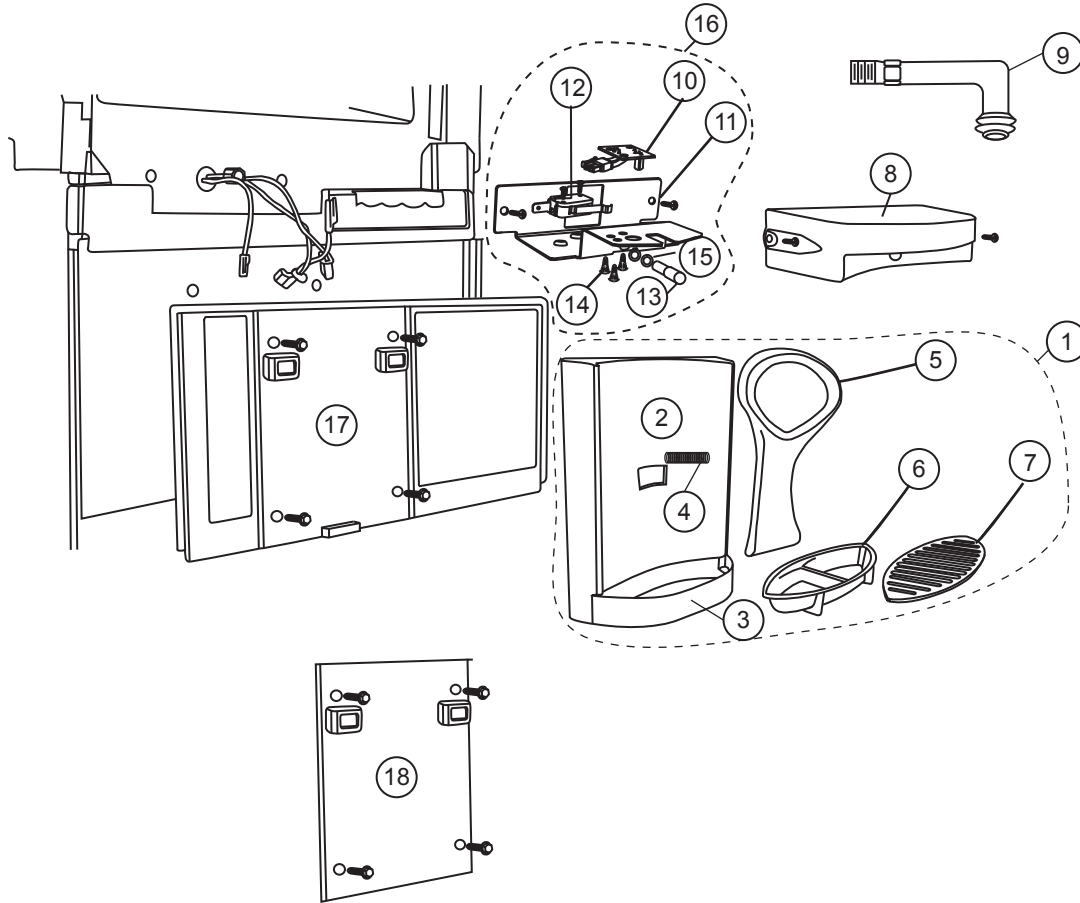

WATER DISPENSER

NO.	PART #	DESCRIPTION	1200AC SERIES	1200LR SERIES	1201LR SERIES
1	625854	BACKSPLASH ASSY	X	X	X
2	627570	BACKSPLASH/CLIP ASSY (USE 635687)	X	X	X
	635687	BACKSPLASH/CLIP ASSY	X	X	X
3	625366	DRIP TRAY	X	X	X
4	618182	SPRING-COMPRESSION	X	X	X
5	624391	PADDLE	X	X	X
6	625385	DRIP CUP	X	X	X
7	625241	DRAIN GRID	X	X	X
8	624388	HOUSING	X	X	X
9	626820	SPIGOT	X	X	X
10	627143	BOARD-LED	X	X	X
11	624387	BRACKET-SWITCH	X	X	X
12	624574	SWITCH	X	X	X
13	624392	PLUNGER-SWITCH	X	X	X
14	625006	FASTENER-LED BOARD	X	X	X
15	624573	RING-RETAINING	X	X	X
16	625855	SWITCH/BACKET ASSY	X	X	X
17	624390	TRIM PANEL (USE WITH PANEL TYPE DOORS)	X	X	X
18	625506	TRIM PANEL (USE WITH WRAP TYPE DOORS)	X	X	X
NS	624502	RESERVOIR-WATER (NOT SHOWN)	X	X	X

PART IS NO LONGER AVAILABLE