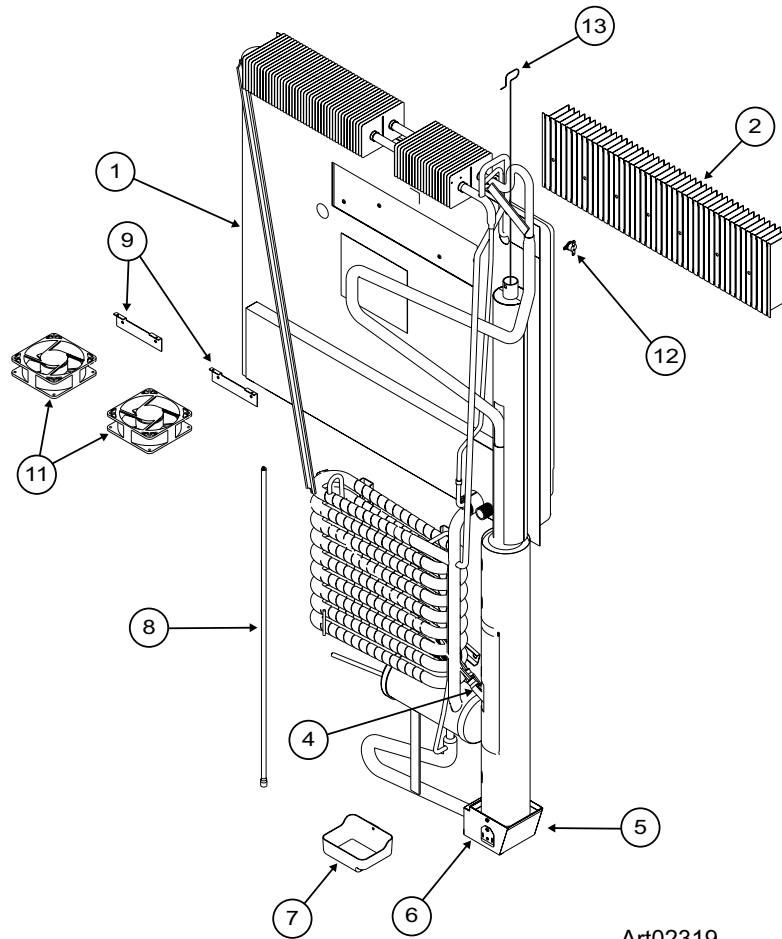

CABINET ASSEMBLY - REAR VIEW (COOLING UNIT AREA) - 1200 SERIES

Art02319

NO.	PART #	DESCRIPTION	1200AC SERIES	1200LR SERIES	1201LR SERIES
1	634746	NSC SYSTEM PACK-COOLING UNIT/STEP (REF SERIAL # 8835499 & ABOVE)	X	X	X
	634747	NSC SYSTEM PACK-COOLING UNIT (REF SERIAL # 8835498 & BELOW)	X	X	X
2	618785	FINS-EVAPORATOR	X	X	X
NS	629100	KIT-SERVICE/CAP-HEAT DEFLECTOR (SERIAL # 16240755 & BELOW)	X	X	X
4	618872	HEATER-AC (2 PER SYSTEM)(COOLING UNIT SERIAL# 11231145 & BELOW)	X	X	X
	630807	HEATER-AC/BACKER (2 PER SYSTEM)(COOLING UNIT SERIAL# 11231146 & ABOVE)	X	X	X
5	618902	BASE-BURNER BOX (SERIAL # 16240755 & BELOW)	X	X	X
	61695322	BASE-BURNER BOX (SERIAL # 16240756 & ABOVE)	X	X	X
6	637158	KIT-COVER ASSY-BURNER BOX	X	X	X
7	622546	DRIP CUP-REAR/PLASTIC	X	X	X
8	622392	DRAIN HOSE ASSY (SERIAL # 16240755 & BELOW)	X	X	X
	635407	DRAIN HOSE ASSY (SERIAL # 16240756 & ABOVE)	X	X	X
NS	622857	KIT-DRAIN HOSE REPAIR	X	X	X
9	628747	BRACKET-DC FAN (2 PER SYSTEM)(SERIAL # 9144576 & ABOVE)	X	X	X
	618857	BRACKET-DC FAN (2 PER SYSTEM)(SERIAL# 914575 & BELOW)	X	X	X
	628747	BRACKET-DC FAN (2 PER SYSTEM)(SERIAL # 16240756 & ABOVE)	X	X	X
NS	618912	SUPPORT-DC FAN (2 PER SYSTEM) (SERIAL # 16240755 & BELOW)	X	X	X
11	628685	FAN-EXTERNAL DC (2 PER SYSTEM)(914576 & ABOVE)	X	X	X
	618856	FAN-EXTERNAL DC (2 PER SYSTEM)(300000 TO 914575)	X	X	X
12	618093	THERMOSTAT-DC FAN/THERMO DISC	X	X	X
NS	61505122	HOSE CLAMP (SERIAL # 300000 TO 1035934)		X	X
13	618915	BAFFLE DIFFUSER/WIRE ASSY (CU SERIAL # 16240755 & BELOW)	X	X	X
	635339	BAFFLE DIFFUSER/WIRE ASSY (CU SERIAL # 16240756 & ABOVE)	X	X	X

NS = NOT SHOWN