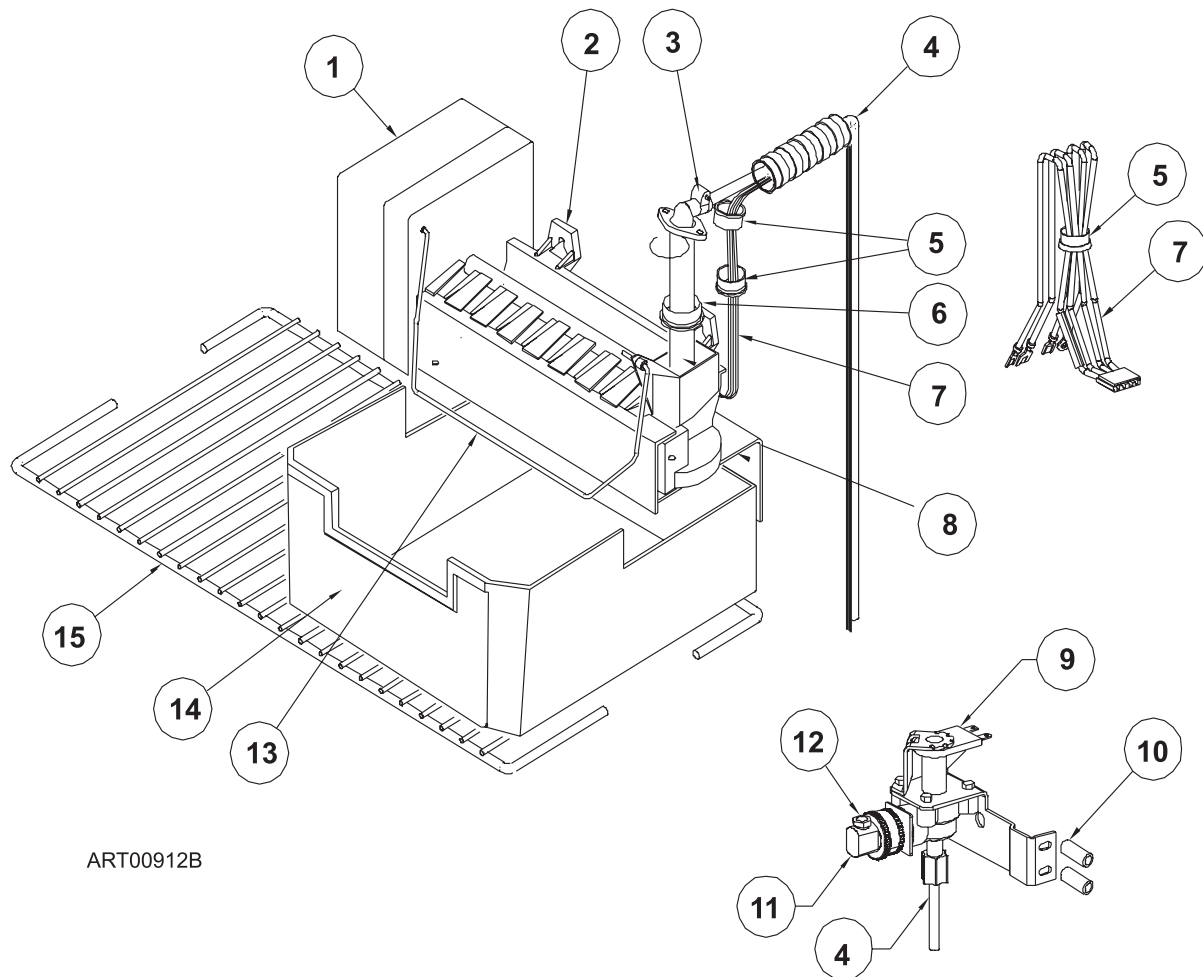

ICE MAKER RELATED COMPONENTS - 1200 SERIES NON-DISPENSER MODELS

ART00912B

NO.	PART #	DESCRIPTION	1200AC SERIES	1200LR SERIES	1201LR SERIES
1	61656822	COVER-FRONT/ICE MAKER	X	X	X
2	633324	KIT-ICE MAKER	X	X	X
3	61690822	CLAMP-TUBING/IM	X	X	X
4	621429	WATER TUBE/HEATER ASSY/FOR ICE MAKER (MODELS WITHOUT DISPENSER)	X	X	X
	625879	WATER TUBE/HEATER ASSY/FOR ICE MAKER (MODELS WITH DISPENSER)	X	X	X
5	61541422	BUSHING-SNAP	X	X	X
6	620039	FITTING-WATER TUBE/IM/4.17"	X	X	X
7	618407	WIRING HARNESS-IM	X	X	X
8	620890	BRACKET-IM MOUNTING	X	X	X
9	633325	KIT-WATER VALVE/SINGLE PORT	X	X	X
	637164	KIT-WATER VALVE-DISPENSER/DOUBLE PORT	X	X	X
10	618169	SPACER-WATER VALVE/NYLON (2 PER ASSEMBLY)	X	X	X
11	61679622	GARDEN HOSE ADAPTER-STRAIGHT/IM	X	X	X
12	622991	NUT-COMPRESSION/WATER VALVE FITTING/IM/PLASTIC	X	X	X
	622846	NUT-BRASS/GARDEN HOSE ADAPTER	X	X	X
13	61656922	SHUT OFF ARM/IM	X	X	X
14	618803	BIN-ICE	X	X	X
15	632434	SHELF-WIRE/FREEZER/1200 (2 PER CABINET)	X	X	X
NS	620240	THERMOSTAT-IM HEATER ASSY	X	X	X

NS = NOT SHOWN