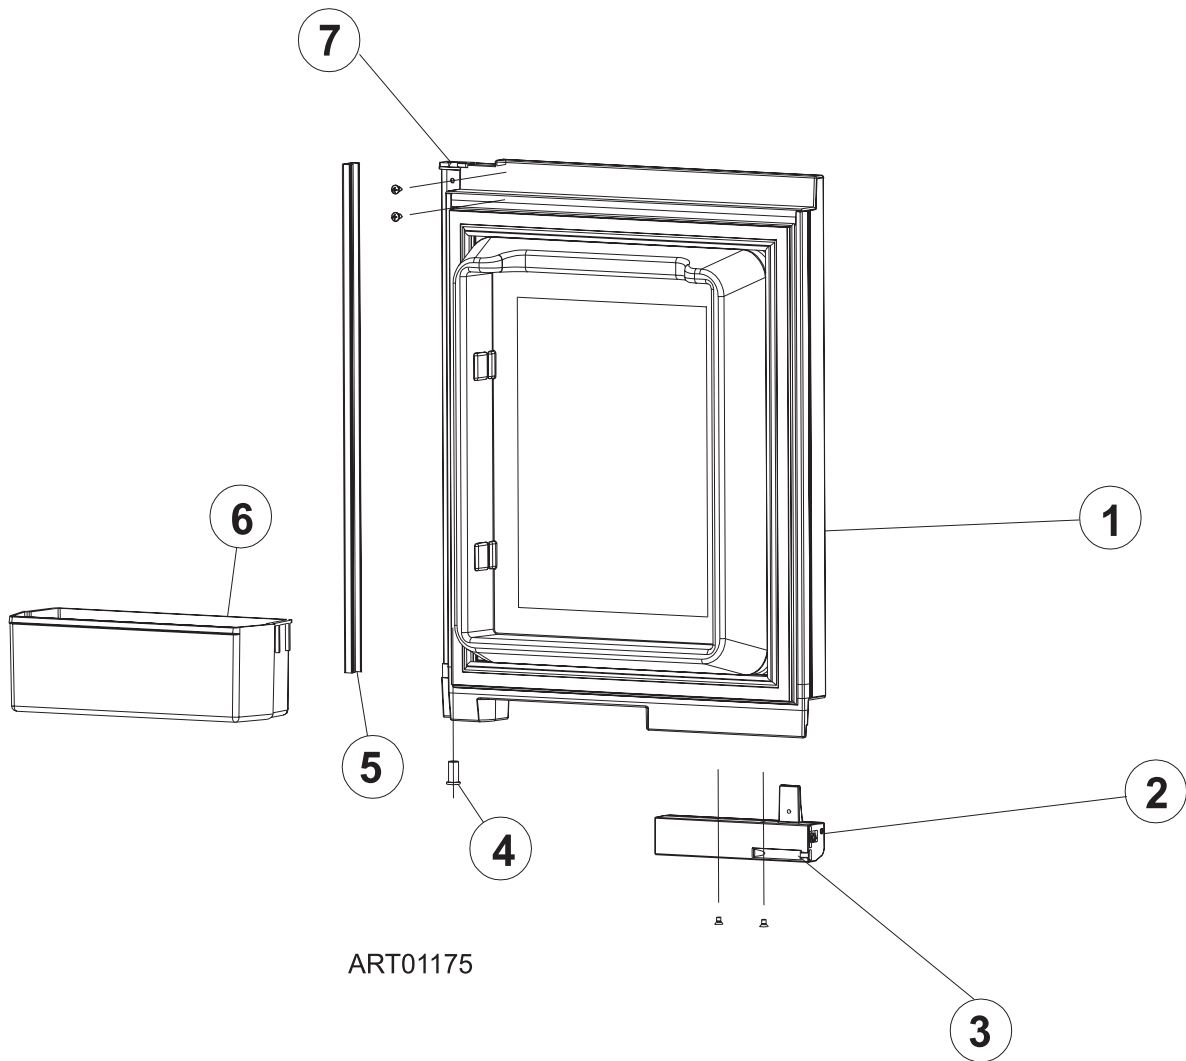

DOOR ASSEMBLY - UPPER RH - 1200 SERIES (PANEL DOORS)

ART01175

NO.	PART #	DESCRIPTION	1200AC SERIES	1200LR SERIES	1201LR SERIES
1	627603	DOOR LINER ASSY-UPPER/RH/BLACK GASKET (SERIAL # 1291391 T& ABOVE)	X	X	X
	627970	DOOR LINER ASSY-UPPER/RH/WHITE GASKET (SERIAL # 540295 TO 1291390)		X	X
	627971	DOOR LINER ASSY-UPPER/RH/GRAY GASKET (SERIAL # 300000 TO 540294)		X	
2	622315	DOOR HANDLE ASSY (SERIAL # 8254600 & ABOVE)	X	X	
	619574	DOOR HANDLE ASSY (SERIAL # 300000 TO 8254599)	X	X	
	621106	DOOR HANDLE ASSY (SERIAL # 300000 & ABOVE)			X
3	619374	STORAGE LATCH-DOOR/BLACK/POINTED (SERIAL # 300000 TO 8254600)	X	X	X
4	618746	HINGE BUSHING-MIDDLE	X	X	X
5	623166	PANEL RETAINER-UPPER (1 PER DOOR)	X	X	X
6	622831	BIN-DOOR SHELF (1 PER DOOR)	X	X	X
7	618792	HINGE-DOOR	X	X	X