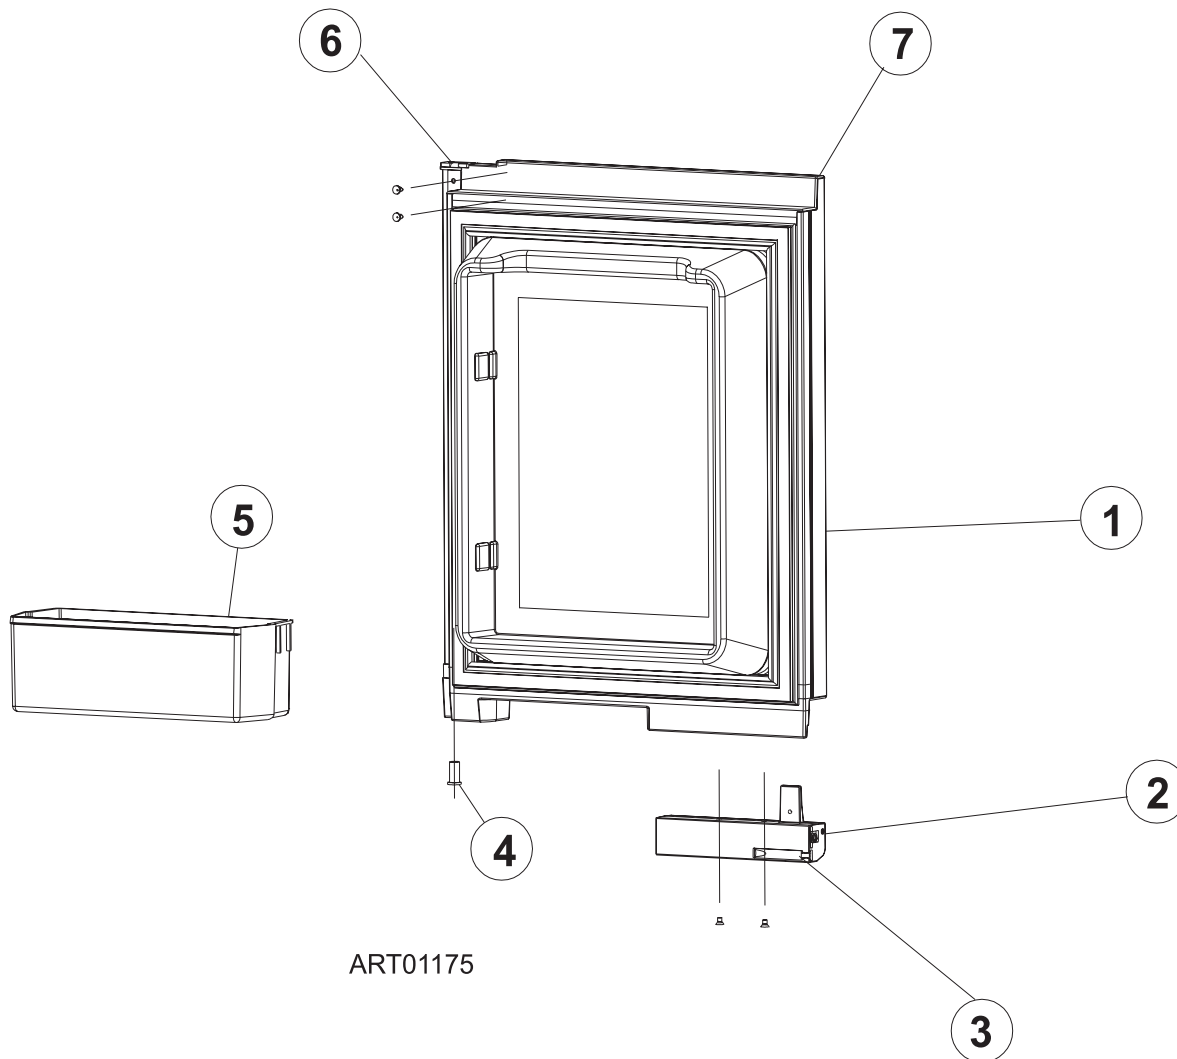

DOOR ASSEMBLY - UPPER RH - 1200 SERIES (WRAPPED DOORS)

ART01175

NO.	PART #	DESCRIPTION	1200AC SERIES	1200LR SERIES	1201LR SERIES
1	627620	DOOR LINER ASSY-BLACK/POWDER COAT (SERIAL # 1298859 & ABOVE)	BK	BK	
	627619	DOOR LINER ASSY-STAINLESS STEEL/AL-CLEAN (SERIAL # 1435597 & ABOVE)	SS	SS	SS
	623812	DOOR LINER ASSY-STAINLESS STEEL/ALGION (SERIAL # 1155466 TO 1435596)	SS	SS	SS
	630408	DOOR LINER ASSY-STAINLESS STEEL (VALSPAR/REPLACEMENT DOOR)	SS	SS	SS
	627621	DOOR LINER ASSY-WHITE		WH	
	62906101	DOOR LINER ASSY-PEWTER ROYCE			WPM
2	622315	DOOR HANDLE ASSY (SERIAL # 8254600 & ABOVE)	X	X	
	619574	DOOR HANDLE ASSY (SERIAL # 300000 TO 8254599)	X	X	
	621106	DOOR HANDLE ASSY (SERIAL # 300000 AND ABOVE)			X
3	619374	STORAGE LATCH-DOOR/BLACK/POINTED (SERIAL # 300000 TO 8254600)	X	X	X
4	618746	HINGE BUSHING-MIDDLE	X	X	X
5	622831	BIN-DOOR SHELF (1 PER DOOR)	X	X	X
6	623819	DOOR CAP-HINGE	X	X	X
7	623820	DOOR CAP-CENTER	X	X	X

PART IS NO LONGER AVAILABLE