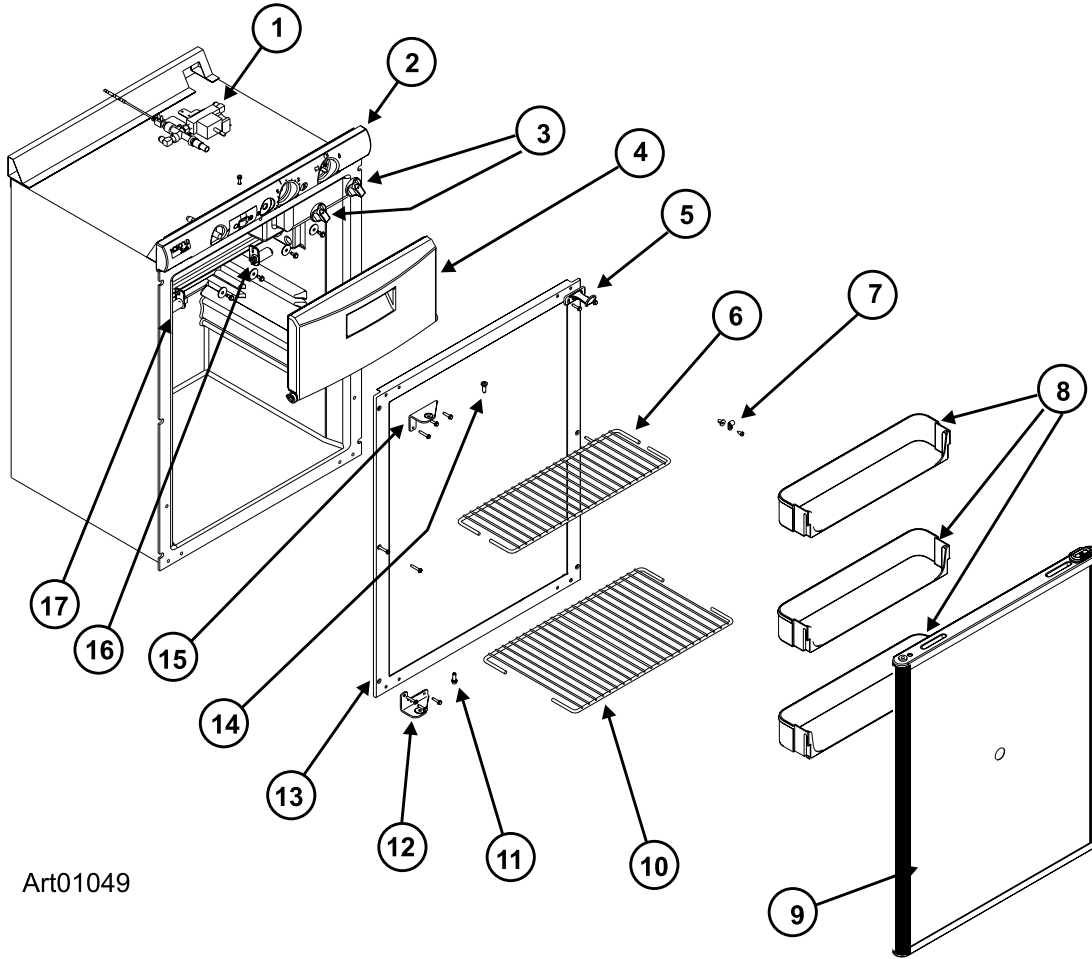

CABINET AREA (FRONT VIEW) - N300 SERIES/N400 SERIES

Art01049

NO.	PART #	DESCRIPTION	N300	N302	N400	N402.3
1	619147	CONTROL ASSY-GAS	X	X		
	620196	CONTROL ASSY-GAS			X	X
2	619196	CONTROL PANEL ASSY-EG2/BEIGE	EG2			
	619145	CONTROL PANEL ASSY-EG3/BEIGE	EG3			
	620159	CONTROL PANEL ASSY-EG2/BEIGE			EG2	
	620873	CONTROL PANEL ASSY-EG3/BEIGE			EG3	
	627458	CONTROL PANEL ASSY-EG2/BLACK		EG2		
	627459	CONTROL PANEL ASSY-EG3/BLACK		EG3		
	627463	CONTROL PANEL ASSY-EG2/BLACK				EG2
	627464	CONTROL PANEL ASSY-EG3/BLACK				EG3
3	619070	KNOB-SELECTOR/TAUPE (SUBSTITUTE 629357 - WARM GRAY)	X		X	
	629357	KNOB-SELECTOR/WARM GRAY	X		X	
	626713	KNOB-SELECTOR/BLACK		X		X

CONTINUED ON NEXT PAGE