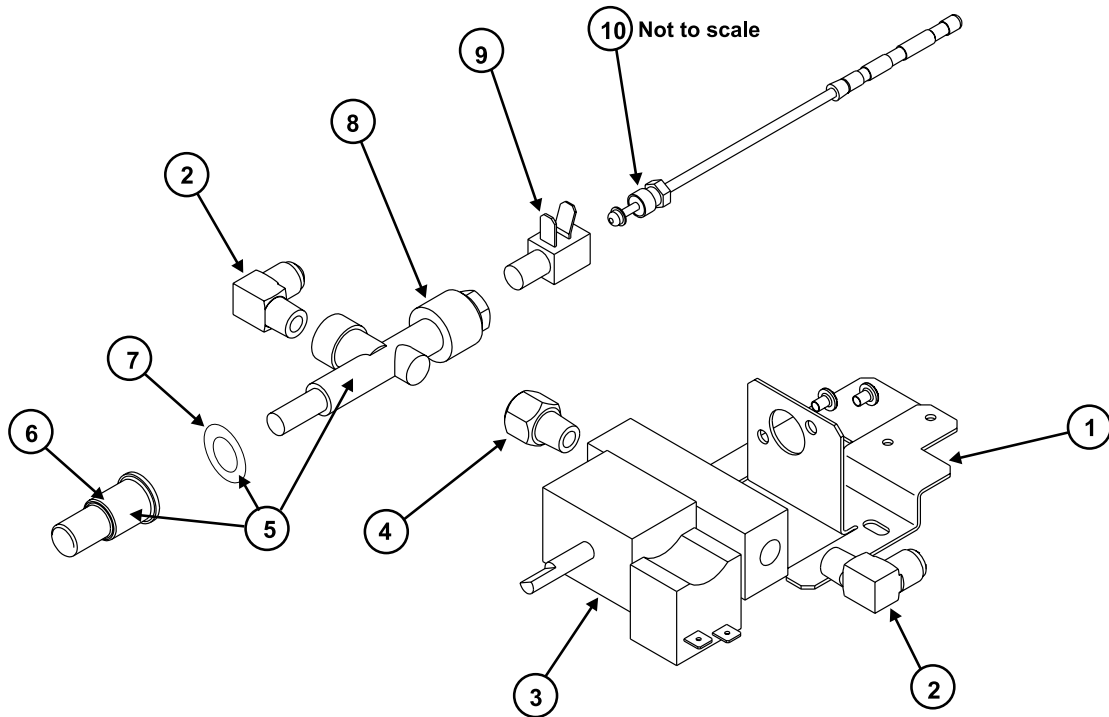

NO LONGER AVAILABLE

GAS CONTROL ASSEMBLY AREA - N300 N400 SERIES

Art01043

NO.	PART #	DESCRIPTION	N300	N302	N400	N402.3
	619147	CONTROL ASSY-GAS	X	X		
	620196	CONTROL ASSY-GAS			X	X
1	617952	BRACKET-MOUNTING/THERMOSTAT/GAS VALVE	X	X	X	X
2	61621622	BRASS ELBOW-UNION TUBE	X	X	X	X
	623297	GAS VALVE-THERMOSTAT CONTROL	X	X		
3	621298	GAS VALVE-THERMOSTAT CONTROL			X	X
4	619055	ADAPTOR-PIPE	X	X		
5	622746001	KIT-SAFETY VALVE/EXTENSION PLUG (USE 638094)	X	X	X	X
	638094	KIT SERVICE GAS SAFETY VALVE REPLACEMENT	X	X	X	X
6	619044	PLUG-SAFETY VALVE EXTENSION (USE 638094)	X	X		
	622396	PLUG-SAFETY VALVE EXTENSION (USE 638094)	X	X		
7	623249	O RING-SAFETY VALVE	X	X		
8	622098	SAFETY VALVE (USE 622746001)	X	X	X	X
9	621737	INTERRUPTER	X	X	X	X
NS	619073	TAB ADAPTER-INTERRUPTER (NOT SHOWN)	X	X	X	X
	619154	THERMOCOUPLE	X	X		
10	620424	THERMOCOUPLE			X	X