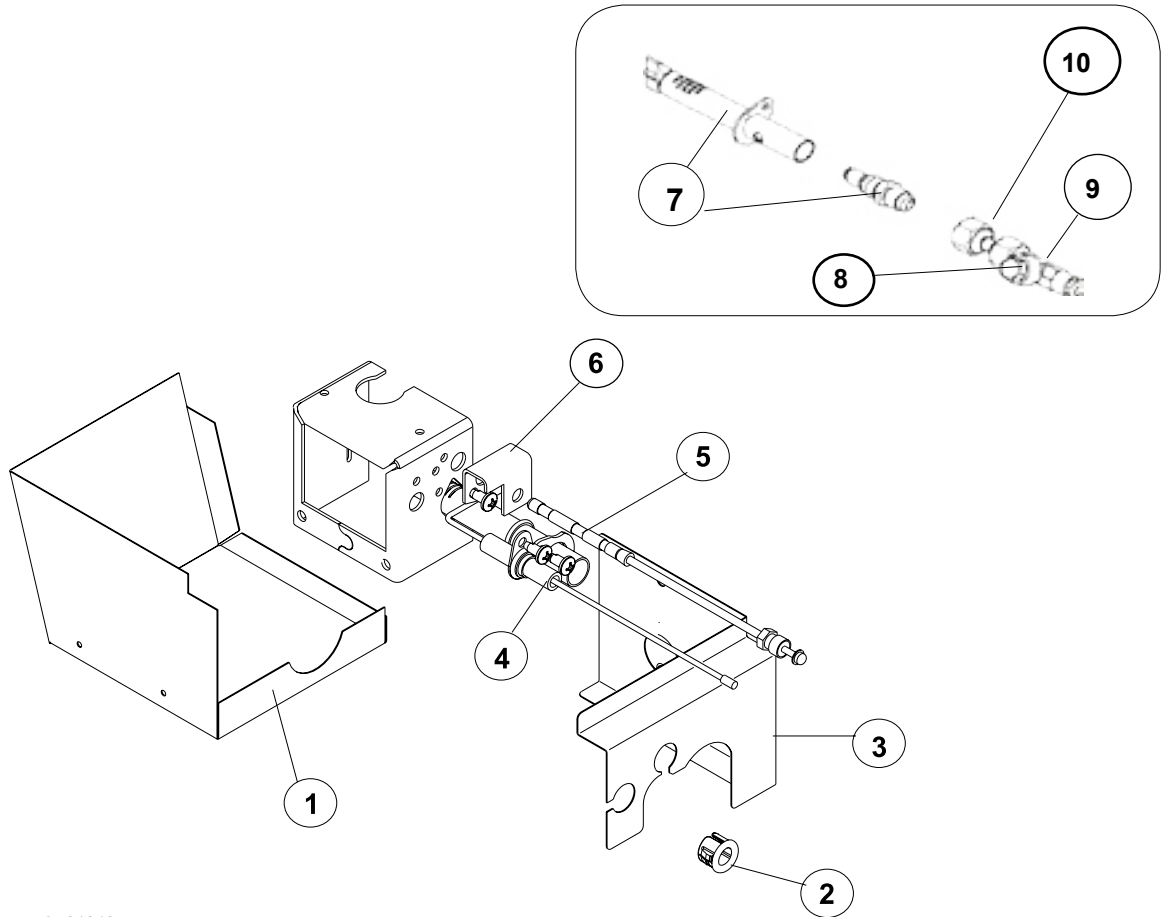

BURNER ASSEMBLY AREA - N300 / N300.3 / N400 / N400.3

Art01048

NO.	PART #	DESCRIPTION	N300	N302	N400	N402.3
1	61695322	BASE-BURNER BOX	X	X	X	X
2	61606522	BUSHING-OPEN/CLOSED 1/2"	X	X	X	X
3	61712637	COVER ASSY-BURNER BOX	X	X	X	X
4	619153	ELECTRODE-SPARK IGNITION ASSY	X	X		
	620227	ELECTRODE-SPARK IGNITION ASSY			X	X
5	619154	THERMOCOUPLE	X	X		
	620424	THERMOCOUPLE			X	X
6	618448	BRACKET-THERMOCOUPLE			X	X
	622547	BRACKET-THERMOCOUPLE	X	X		
7	621953	KIT-BURNER/ORIFICE ADAPTER ASSY-S/N 18930682 BEFORE	X	X		
	636390	KIT-BURNER/ORIFICE ADAPTER ASSY- S/N 18930682 AFTER	X	X		
	621955	KIT-BURNER/ORIFICE ADAPTER ASSY			X	X
8	61445322	PLUG-1/8"/FOR PRESSURE TAP	X	X	X	X
9	61755322	PRESSURE TAP (CALL NORCOLD)	X	X		
	621054	PRESSURE TAP	X	X	X	X
10	621079	CONNECTOR-SWIVEL NUT	X	X	X	X

PART IS NO LONGER AVAILABLE