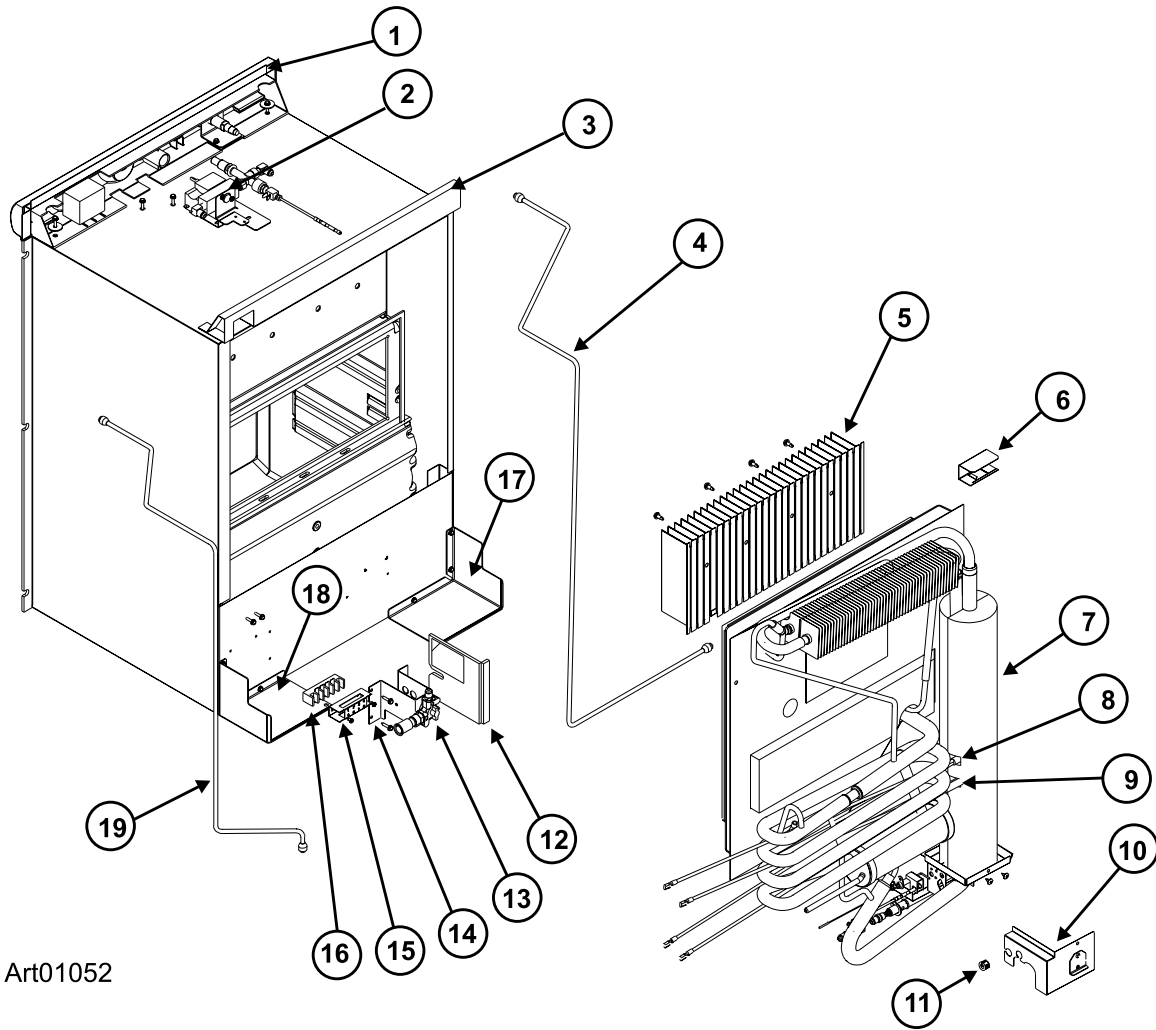

CABINET ASSEMBLY - REAR VIEW N300/N400 SERIES

Art01052

NO.	PART #	DESCRIPTION	N300	N302	N400	N402.3
1	619196	CONTROL PANEL ASSY-EG2/BEIGE	EG2			
	619145	CONTROL PANEL ASSY-EG3/BEIGE	EG3			
	620159	CONTROL PANEL ASSY-EG2/BEIGE			EG2	
	620873	CONTROL PANEL ASSY-EG3/BEIGE			EG3	
	627458	CONTROL PANEL ASSY-EG2/BLACK		EG2		
	627459	CONTROL PANEL ASSY-EG3/BLACK		EG3		
	627463	CONTROL PANEL ASSY-EG2/BLACK				EG2
	627464	CONTROL PANEL ASSY-EG3/BLACK				EG3
2	619147	CONTROL ASSY-GAS	X	X		
	620196	CONTROL ASSY-GAS			X	X
3	633229	BAFFLE-CABINET	X	X		
4	619156	BURNER TUBE (FOR SERIAL # 738383 AND BELOW)	X	X		
	621073	BURNER TUBE (FOR SERIAL # 738384 AND ABOVE)	X	X		
	620223	BURNER TUBE			X	X
5	619052	FINS	X	X		
	61686823	FINS			X	X