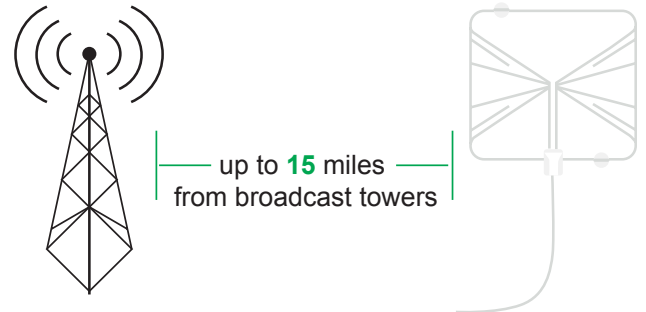

SeaWatch®

Shakespeare®

Product Name: 2061 HDTV/FM Antenna

Ultra Thin, Portable HDTV Antenna

This razor-thin, multi-directional amplified antenna is the most advanced dual band (VHF/UHF) antenna on the market. Designed with our revolutionary Clear Circuit Technology®, the embedded amplifier is able to amplify 100% of the signal at the element to maximize channel reception and minimize pixelation and dropouts for the best viewing experience possible.

No Assembly Required

- Low noise amplifier
- Multi-directional
- Receives ALL local HD broadcast signals
- AC, DC and USB power adapter

Technical Specifications

Frequency range:	47-230MHz,470-862MHz
Receiving range:	FM/VHF/UHF
Gain:	28dB
Noise figure:	≤3dB
Max. output level:	100dBμV
Impedance:	75Ω
Power supply:	AC/DC adapter(DC 12V/50mA)
Power supply ² :	DTV set-top box(DC 5V/40mA)
Dimensions:	12" x 13"

Package Includes:
2061 Flat Panel TV Antenna
20' Mini Coaxial Cable (Attached to Antenna)
USB/ DC Adapter / USB/AC Adapter

Best Suited for Areas

CHANGING THE WAY **YOU WATCH FREE** LOCAL BROADCAST TV

Shakespeare Road • Columbia, SC 29223
TEL: 803-227-1590 • FAX: 803-419-3099
www.shakespeare-marine.com