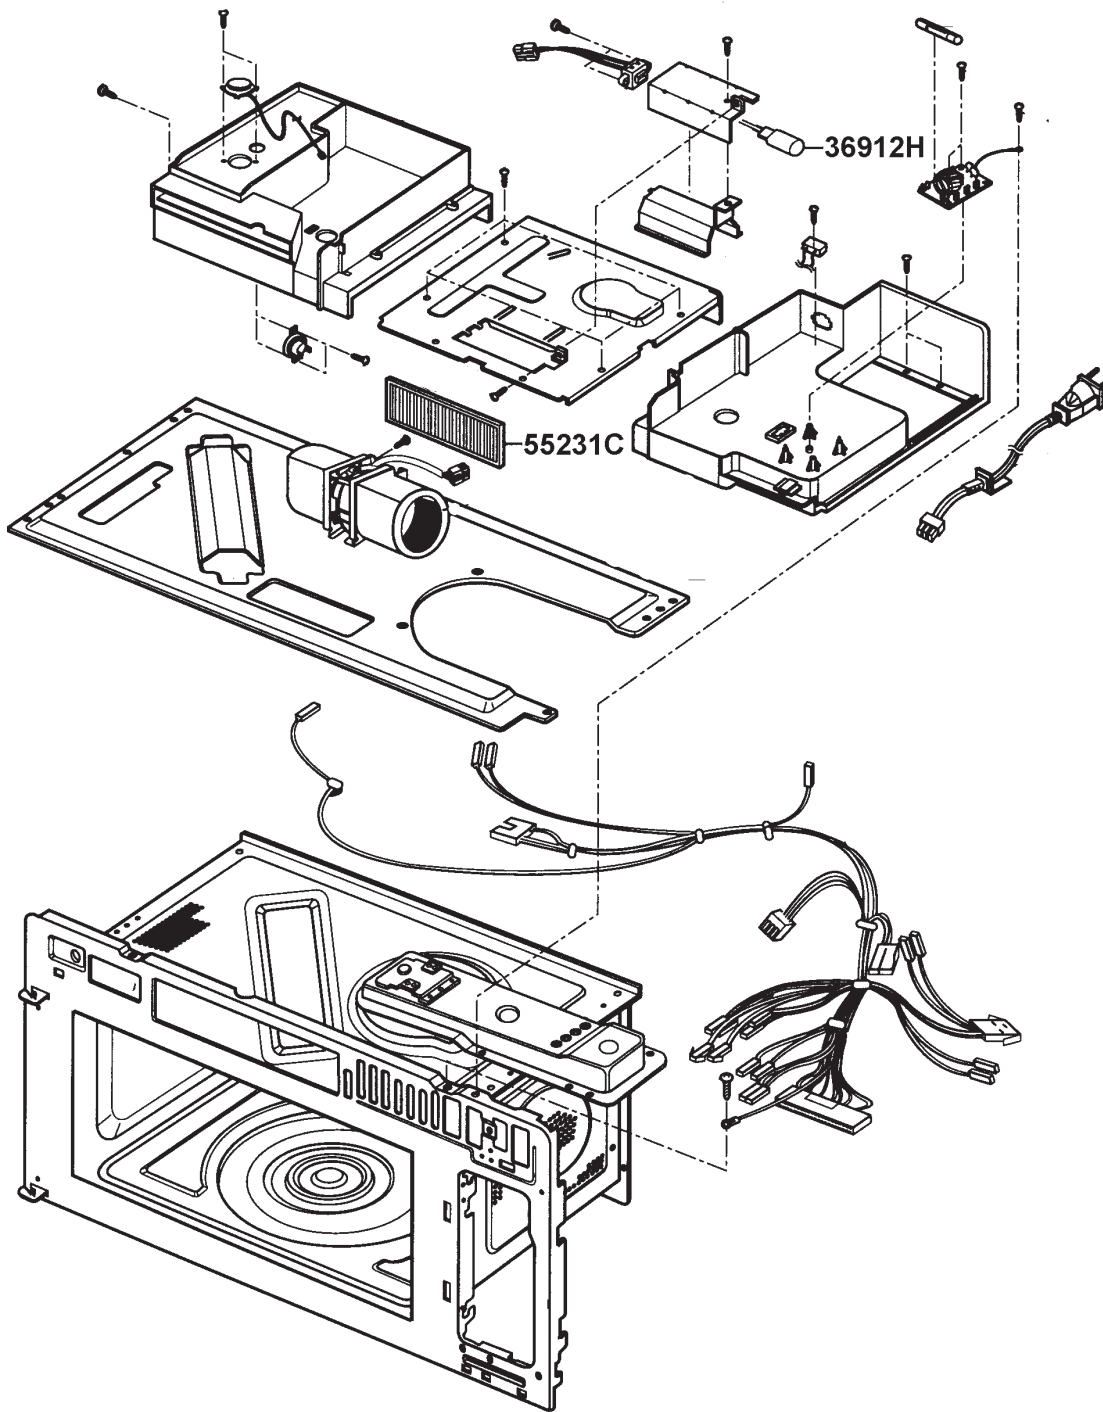

PARTS LIST

**MODEL
DOTRC17
Series**

DOOR PARTS

MODEL: DOTRC17B

Only Those Parts Identified With An Index Number Are Available For Service Replacement.

MODEL: DOTRC17SS

CONTROLLER PARTS

MODEL: DOTRC17B

Index No.	Part Number	Description
35230A	2B72705C	Grease Filter
33530A	3530W0A011B	Grill, Vent
33809A	3551W1A031C	Cover assembly, Back
44360A	4B73423B	Rod
34890C	4890W4A001D	Lamp cover, Glass

LATCH BOARD PARTS

Only Those Parts Identified With An Index Number Are Available For Service Replacement.

INTERIOR PARTS (I)

Only Those Parts Identified With An Index Number Are Available For Service Replacement.

Index No.	Part Number	Description
33390G	3390W1A019B	Glass Tray
35889A	5889W2A012A	Rotating Ring
35026C	3B71492A	Convection Rack
33390M	3390W2P002F	Drip Tray
34370T	3B72373F	Turntable Drive Gear

INTERIOR PARTS (II)

Only Those Parts Identified With An Index Number Are Available For Service Replacement.

Index No.	Part Number	Description
36912H	6912A40002D	Lamp, Halogen
55231C	5230W1A003A	Charcoal Filter