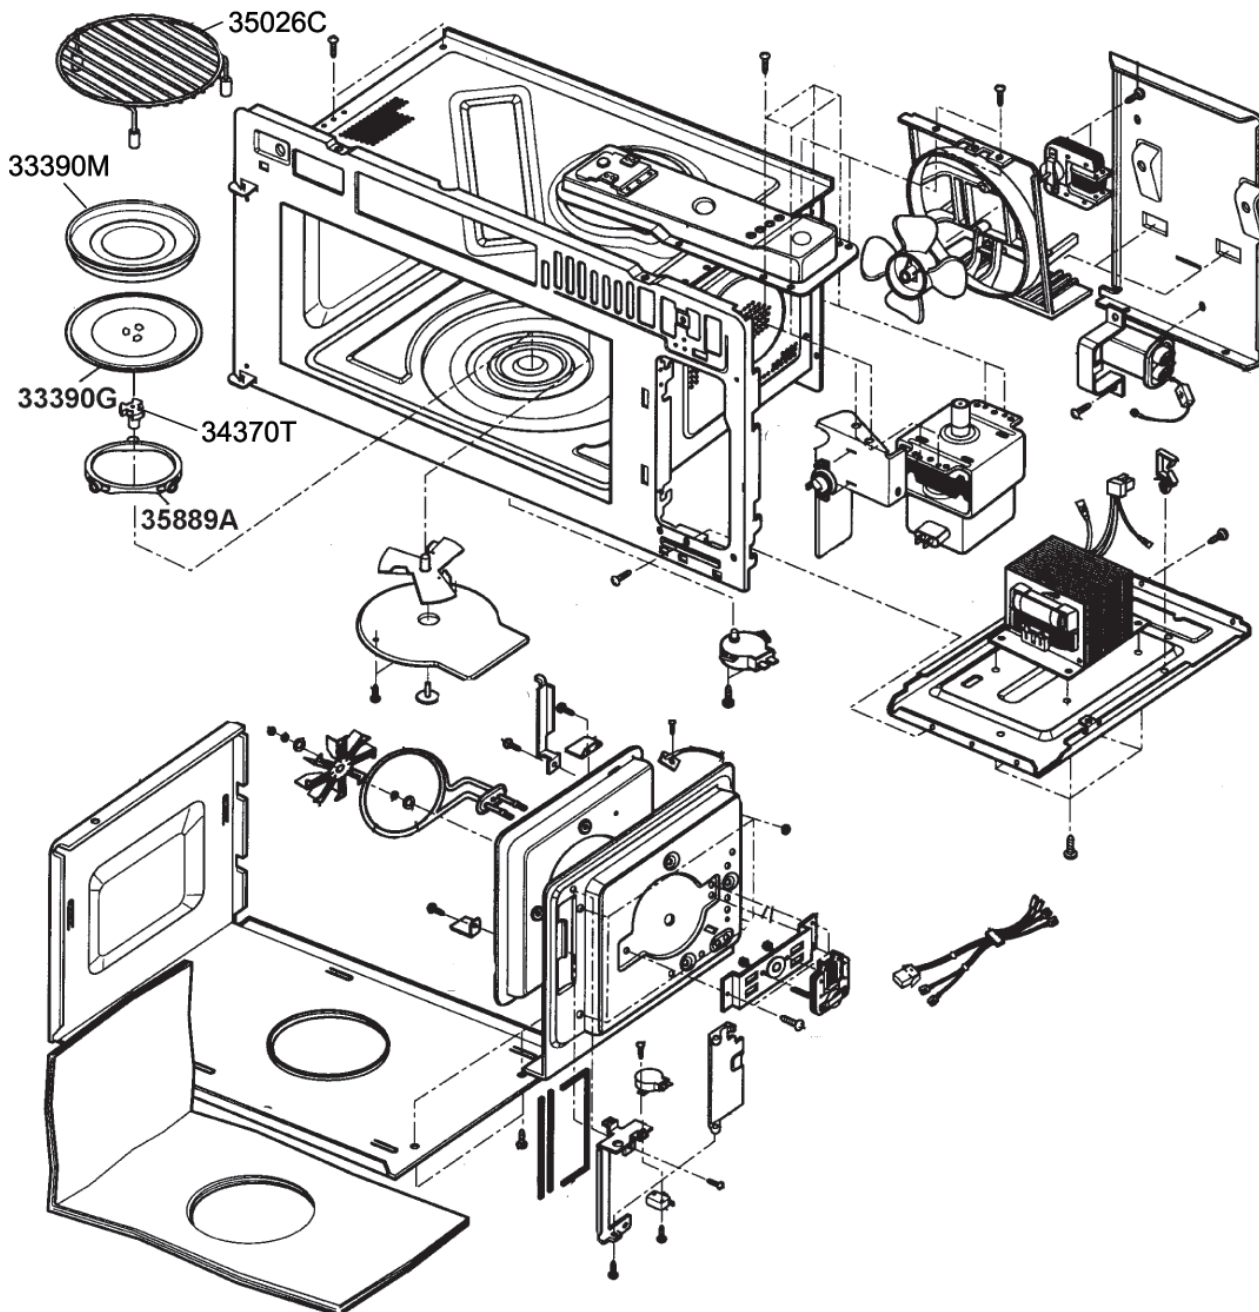

PARTS LIST

**MODEL
DOTRC17
Series**

DOOR PARTS

MODEL: DOTRC17B

Only Those Parts Identified With An Index Number Are Available For Service Replacement.

MODEL: DOTRC17SS

CONTROLLER PARTS

MODEL: DOTRC17B

Only Those Parts Identified With An Index Number Are Available For Service Replacement.

MODEL: DOTRC17SS

OVEN CAVITY PARTS

Only Those Parts Identified With An Index Number Are Available For Service Replacement.

Index No.	Part Number	Description
35230A	2B72705C	Grease Filter
33530A	3530W0A011B	Grill, Vent
33809A	3551W1A031C	Cover assembly, Back
44360A	4B73423B	Rod
34890C	4890W4A001D	Lamp cover, Glass

LATCH BOARD PARTS

Only Those Parts Identified With An Index Number Are Available For Service Replacement.

INTERIOR PARTS (I)

Only Those Parts Identified With An Index Number Are Available For Service Replacement.

Index No.	Part Number	Description
33390G	3390W1A019B	Glass Tray
35889A	5889W2A012A	Rotating Ring
35026C	3B71492A	Convection Rack
33390M	3390W2P002F	Drip Tray
34370T	3B72373F	Turntable Drive Gear