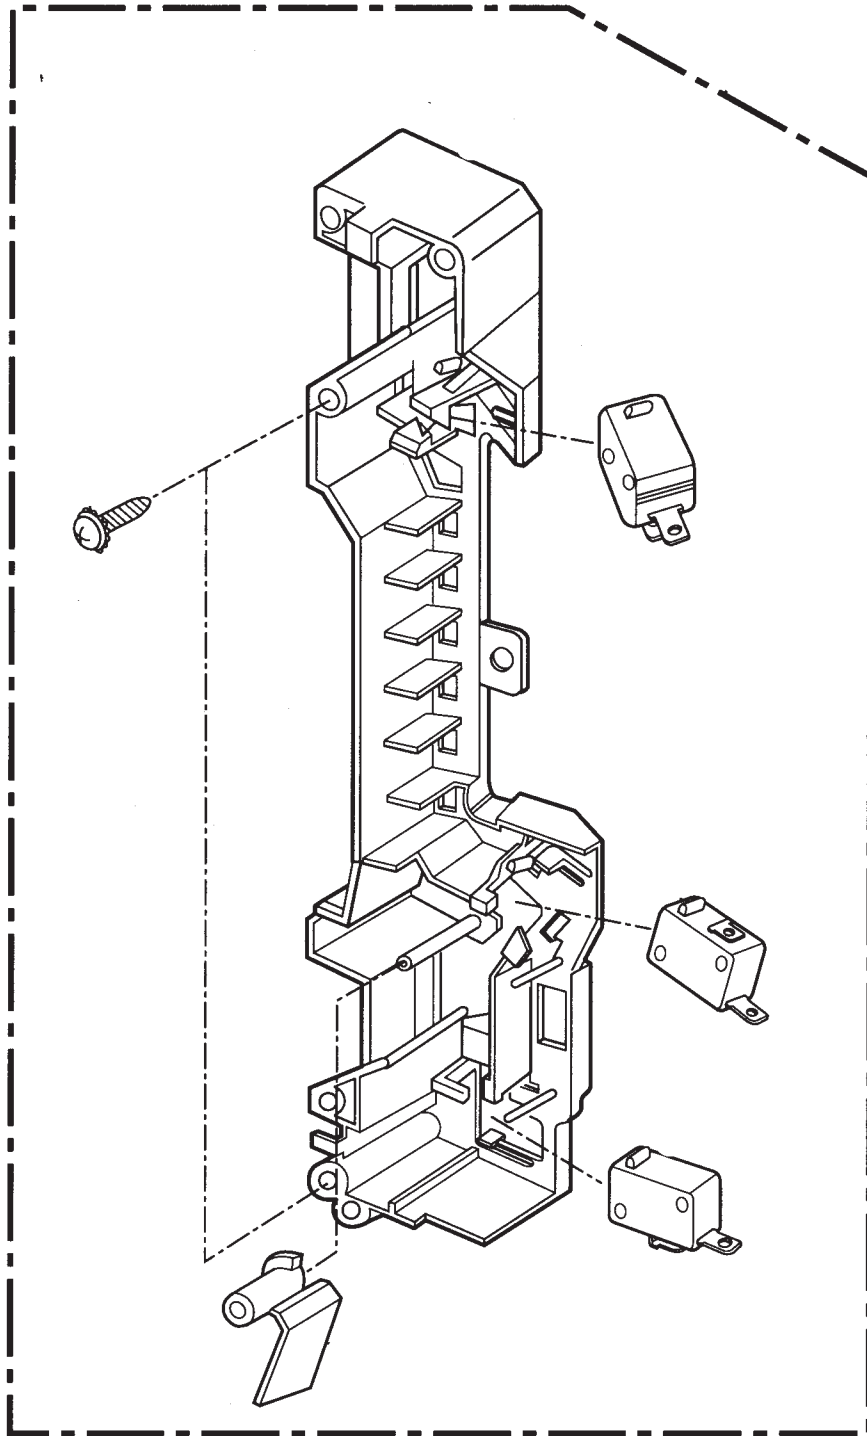

PARTS LIST

**MODEL
DOTRC17
Series**

DOOR PARTS

MODEL: DOTRC17B

Only Those Parts Identified With An Index Number Are Available For Service Replacement.

MODEL: DOTRC17SS

CONTROLLER PARTS

MODEL: DOTRC17B

Only Those Parts Identified With An Index Number Are Available For Service Replacement.

MODEL: DOTRC17SS

OVEN CAVITY PARTS

Only Those Parts Identified With An Index Number Are Available For Service Replacement.

Index No.	Part Number	Description
35230A	2B72705C	Grease Filter
33530A	3530W0A011B	Grill, Vent
33809A	3551W1A031C	Cover assembly, Back
44360A	4B73423B	Rod
34890C	4890W4A001D	Lamp cover, Glass

LATCH BOARD PARTS