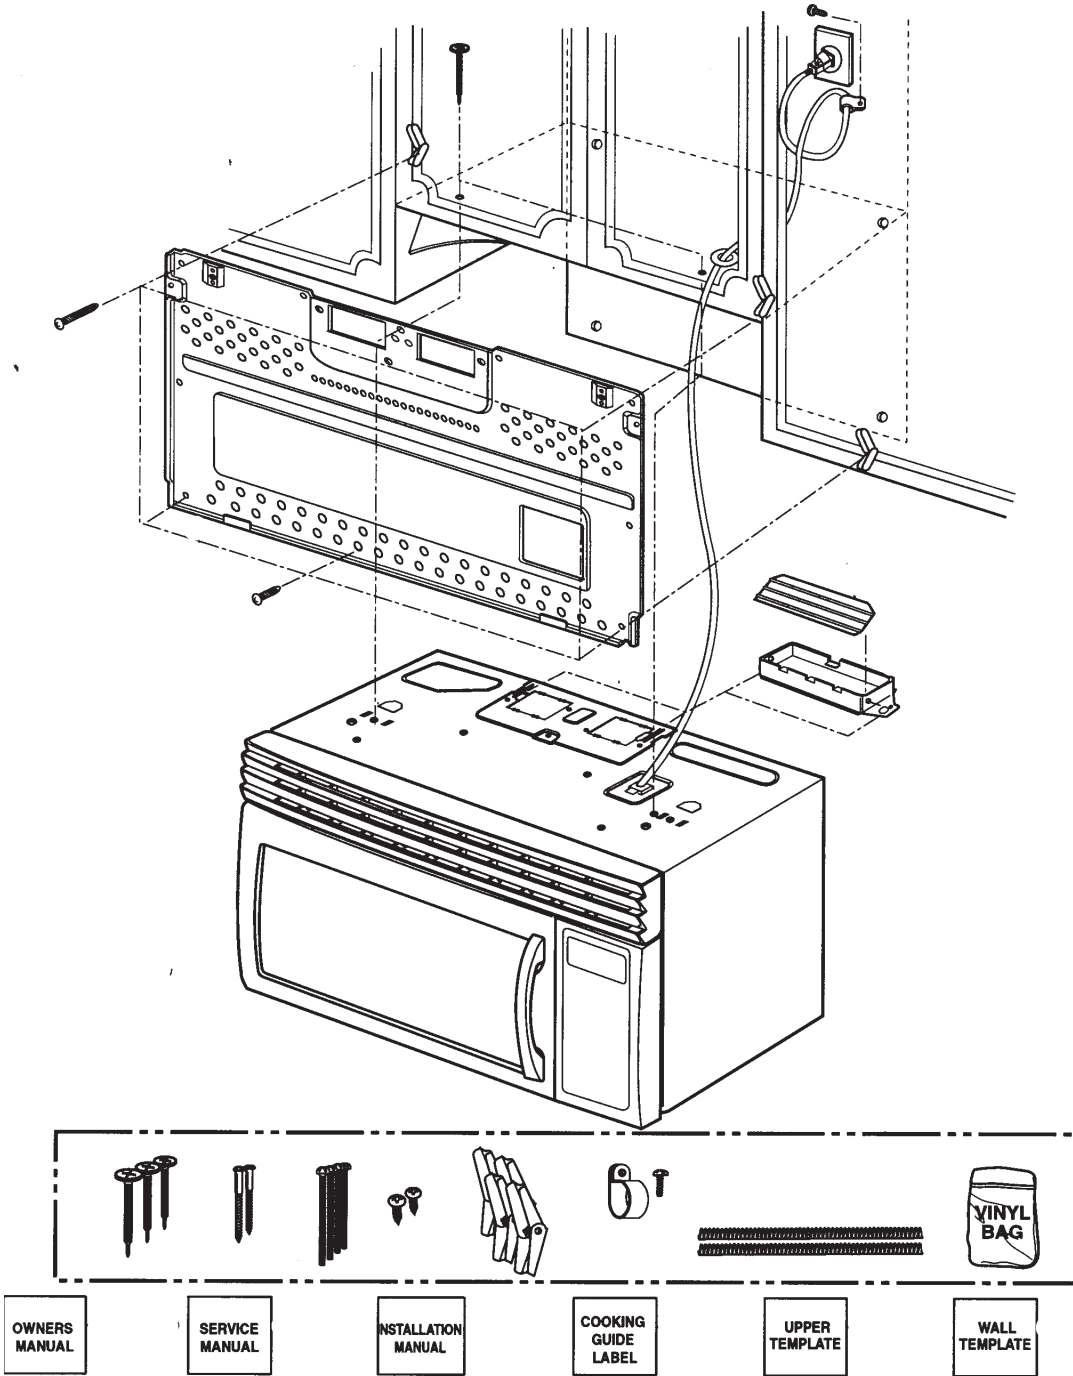

INSTALLATION PARTS

Only Those Parts Identified With An Index Number Are Available For Service Replacement.