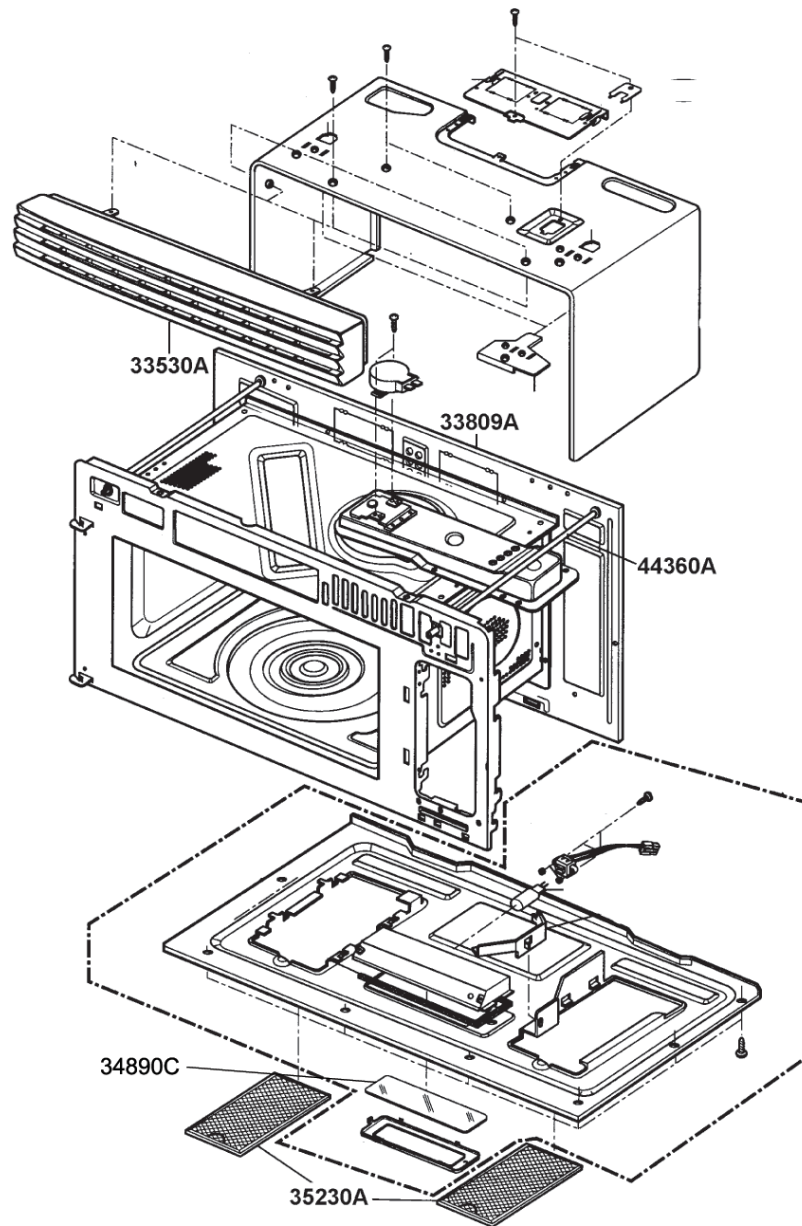

PARTS LIST

**MODEL
DOTRC17
Series**

DOOR PARTS

MODEL: DOTRC17B

Only Those Parts Identified With An Index Number Are Available For Service Replacement.

MODEL: DOTRC17SS

CONTROLLER PARTS

MODEL: DOTRC17B

Only Those Parts Identified With An Index Number Are Available For Service Replacement.

MODEL: DOTRC17SS

OVEN CAVITY PARTS

Only Those Parts Identified With An Index Number Are Available For Service Replacement.

Index No.	Part Number	Description
35230A	2B72705C	Grease Filter
33530A	3530W0A011B	Grill, Vent
33809A	3551W1A031C	Cover assembly, Back
44360A	4B73423B	Rod
34890C	4890W4A001D	Lamp cover, Glass

LATCH BOARD PARTS

Only Those Parts Identified With An Index Number Are Available For Service Replacement.

INTERIOR PARTS (I)

Only Those Parts Identified With An Index Number Are Available For Service Replacement.

Index No.	Part Number	Description
33390G	3390W1A019B	Glass Tray
35889A	5889W2A012A	Rotating Ring
35026C	3B71492A	Convection Rack
33390M	3390W2P002F	Drip Tray
34370T	3B72373F	Turntable Drive Gear