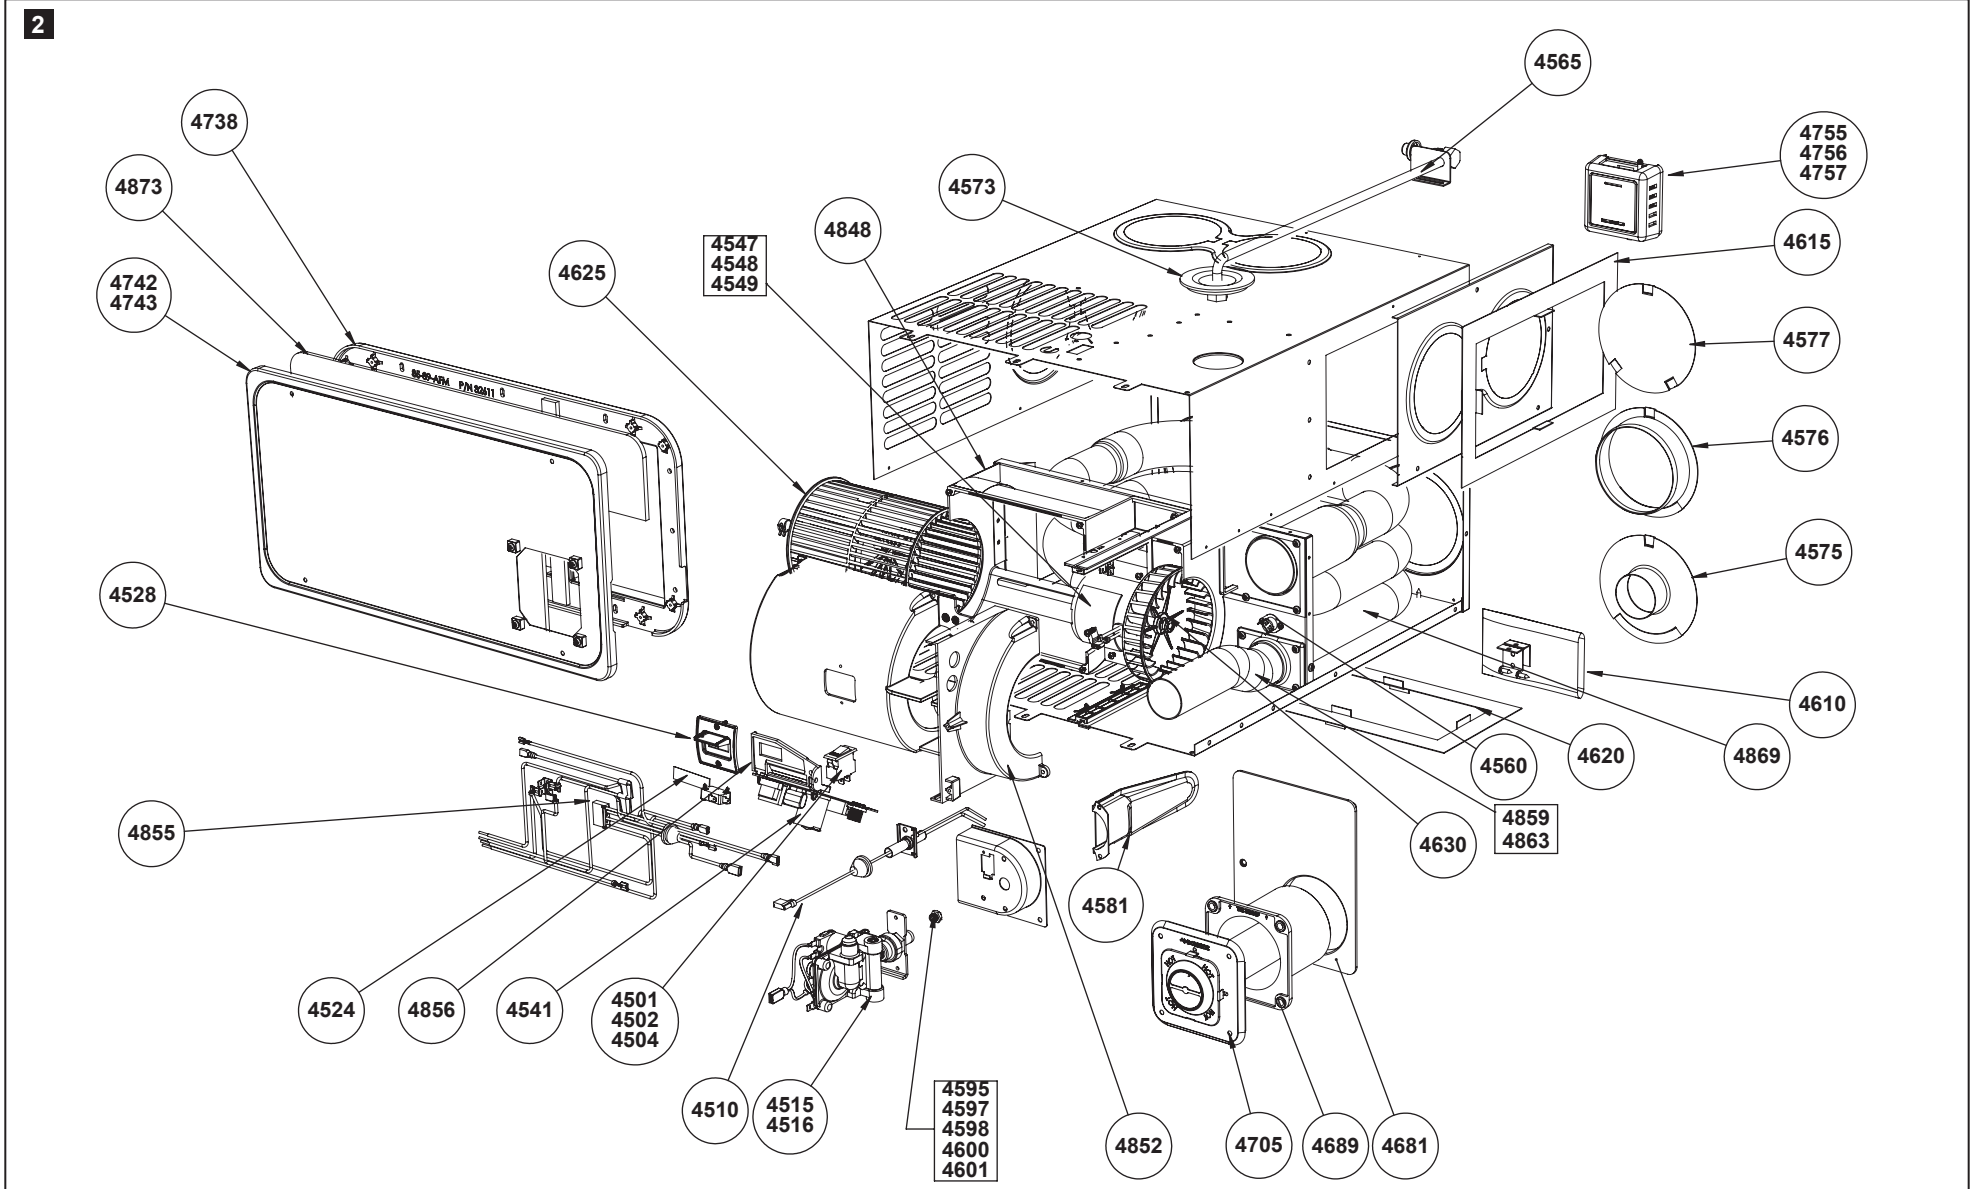

1.2 DFM Furnace Service Parts