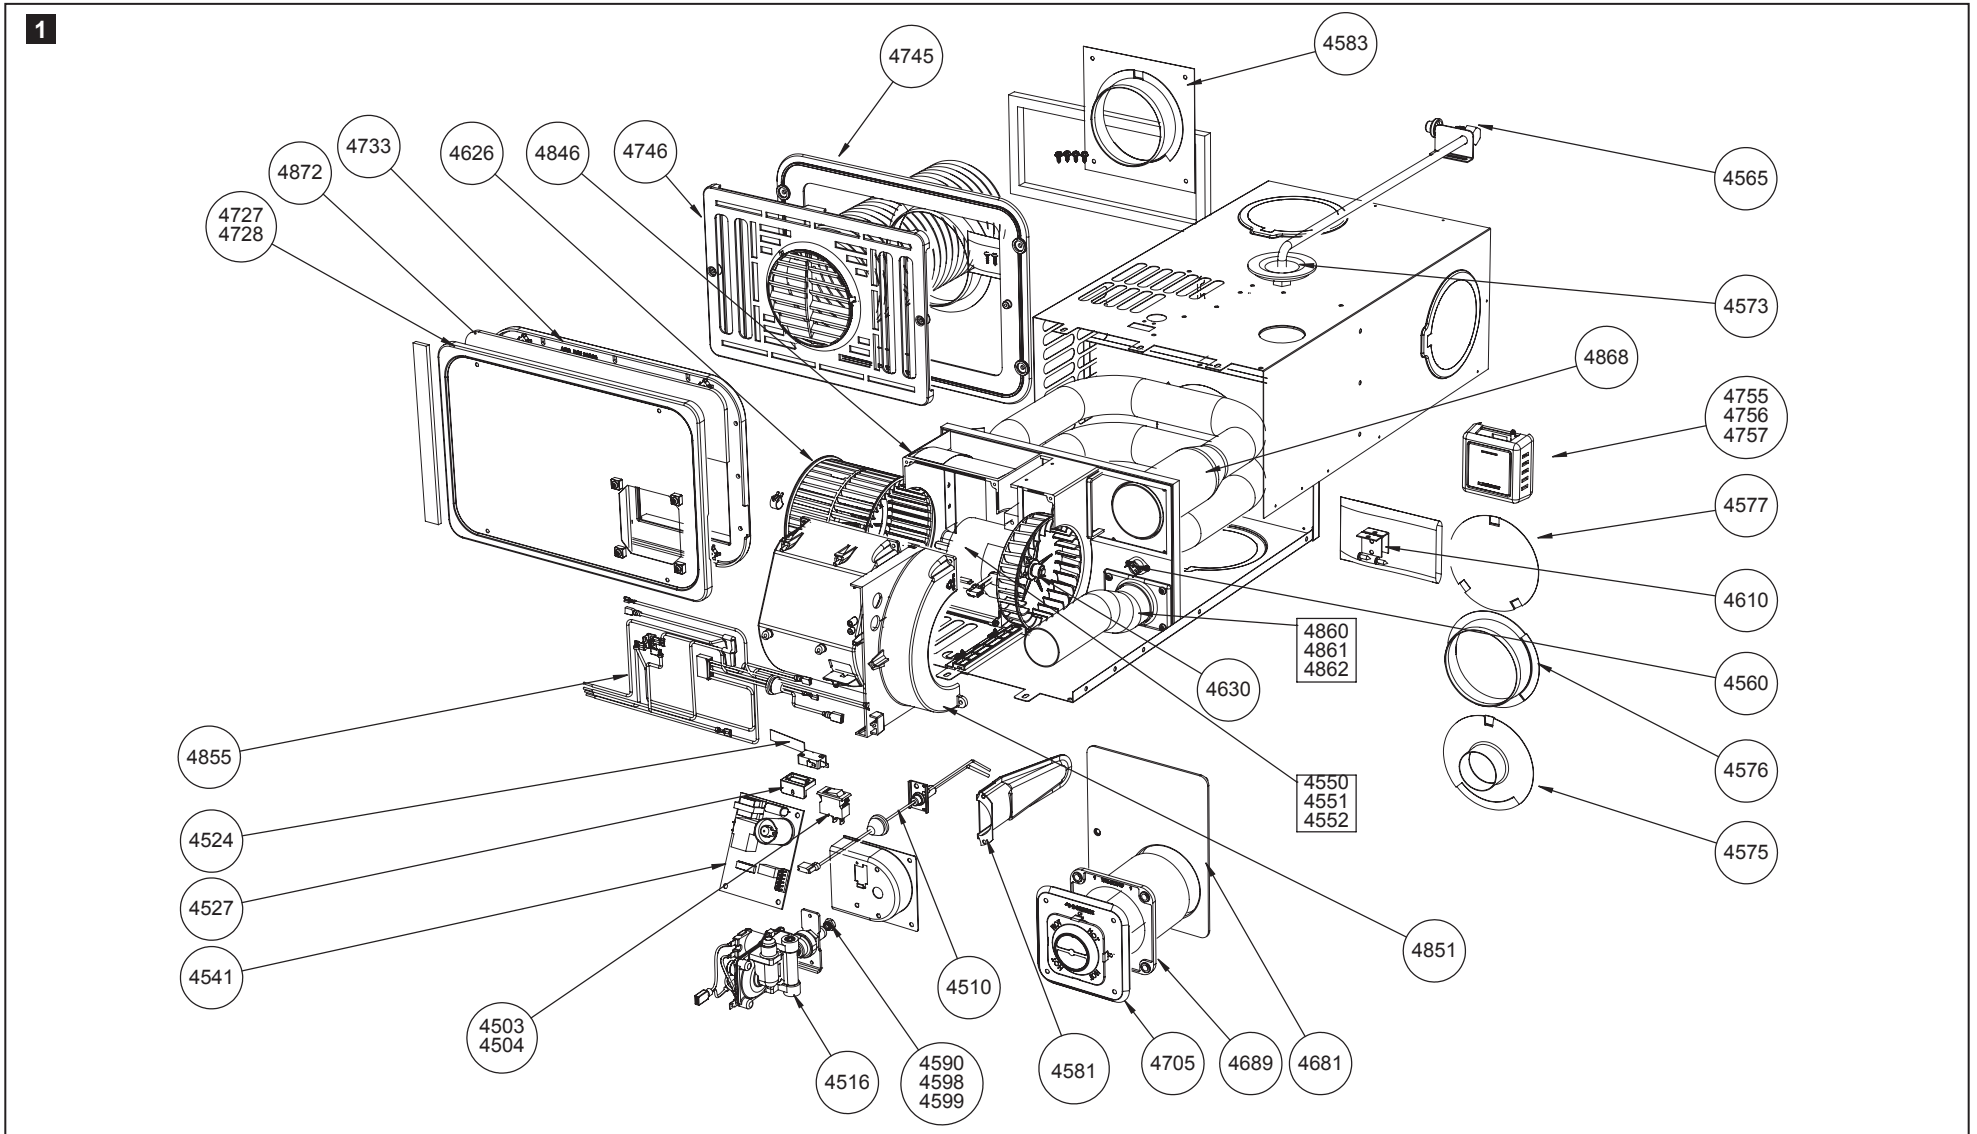

1 SERVICE PARTS

For the most current service part information, visit www.eDometic.com.

1.1 DFS Furnace Service Parts