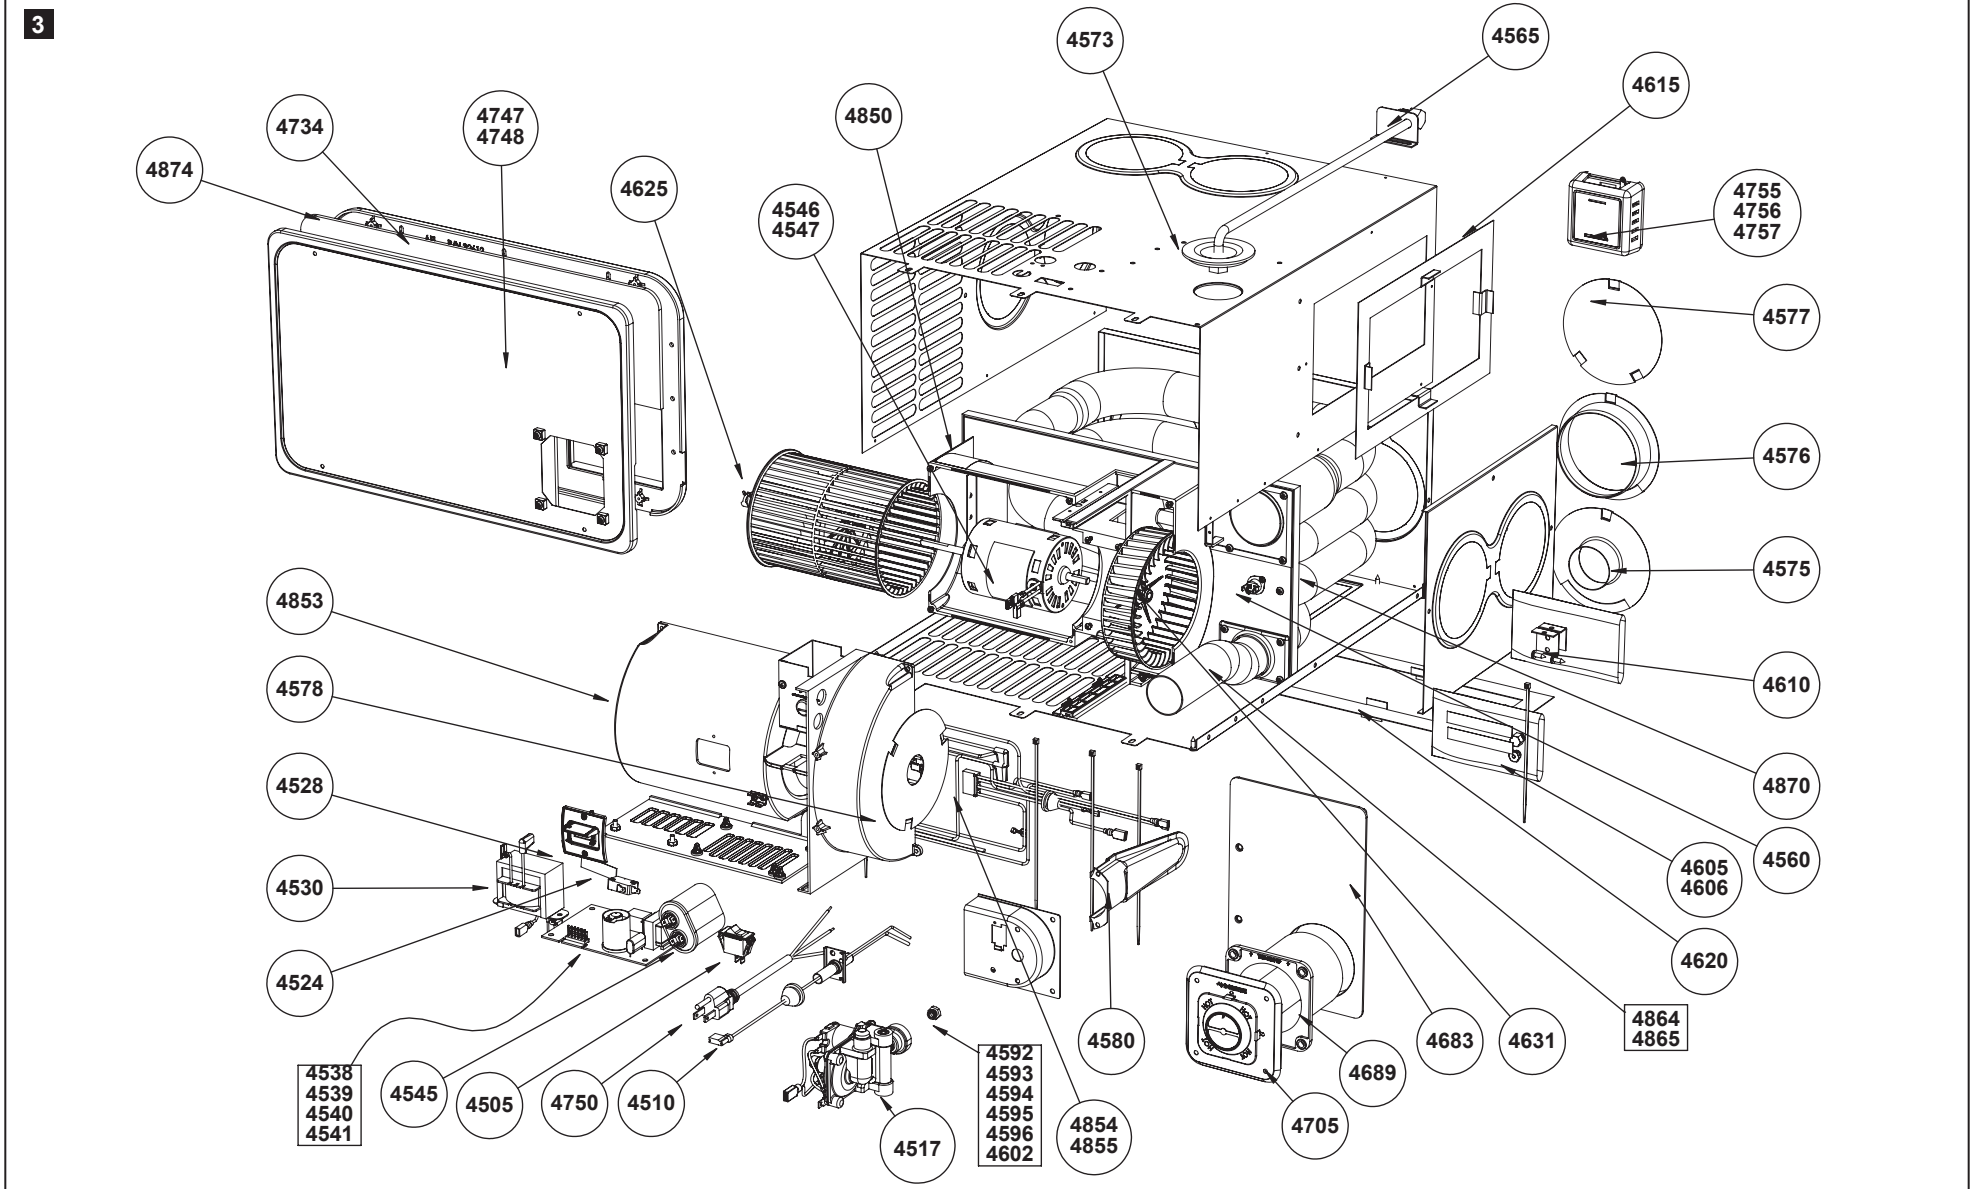

1.3 DFL Furnace Service Parts