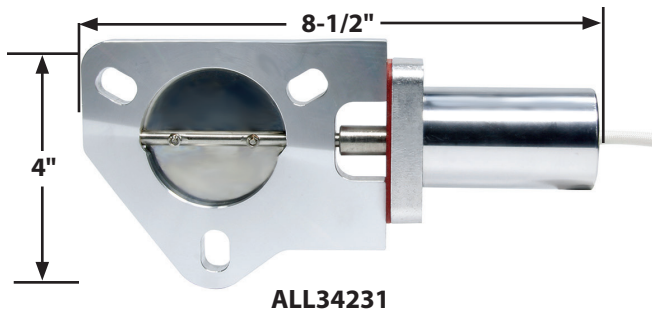

Part No. ALL34230
ALL34231

Electric Exhaust Cutouts

Eliminate the need to manually uncap the exhaust. 12V Electric cut out bolts to a standard 3-bolt collector flange and uses a powerful geared motor to open and close a butterfly valve to direct exhaust. Sold each. IMPORTANT! ALL34232 or ALL34233 harness (sold separately) is required for proper operation.

Part No.	Description
ALL34230.....	3" Collector Pattern (3-7/8" B.C.)
ALL34231.....	2-1/2" Collector Pattern (3-1/2" B.C.)

Related Components:

ALL34232..... Single System Harness 13ft
ALL34233..... Dual System Harness 13ft