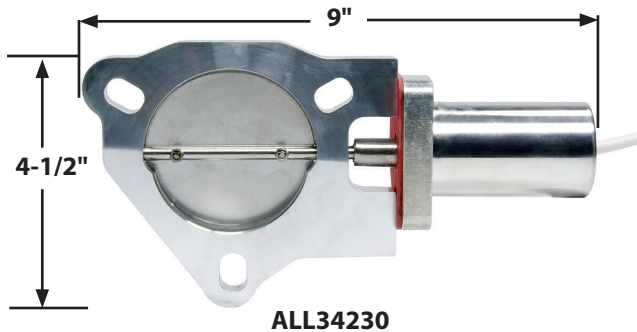

Part No. ALL34230
ALL34231

Electric Exhaust Cutouts

Eliminate the need to manually uncap the exhaust. 12V Electric cut out bolts to a standard 3-bolt collector flange and uses a powerful geared motor to open and close a butterfly valve to direct exhaust. Sold each. IMPORTANT! ALL34232 or ALL34233 harness (sold separately) is required for proper operation.

Part No.	Description
ALL34230.....	3" Collector Pattern (3-7/8" B.C.)
ALL34231.....	2-1/2" Collector Pattern (3-1/2" B.C.)

Related Components:

ALL34232..... Single System Harness 13ft
ALL34233..... Dual System Harness 13ft